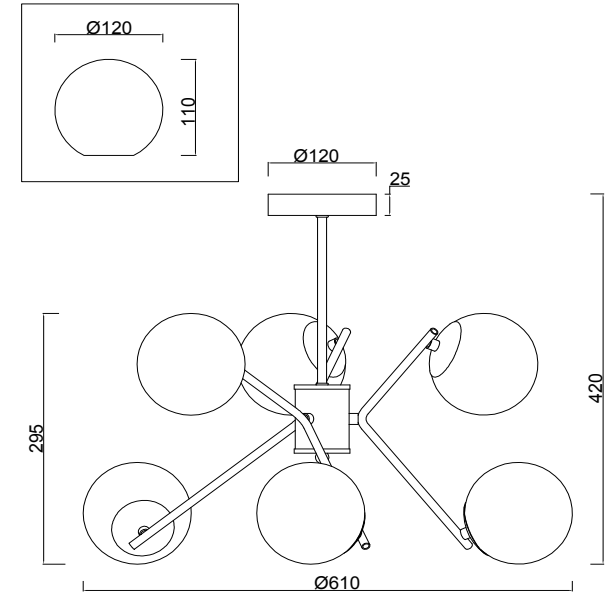

FREYA
TRADITION OF QUALITY

Instruction

FR5083PL-06CH

6 x E14 (40W)

Model: FR5083PL-06CH
Collection: Modern
Series: Nancy

Ceiling Lamps