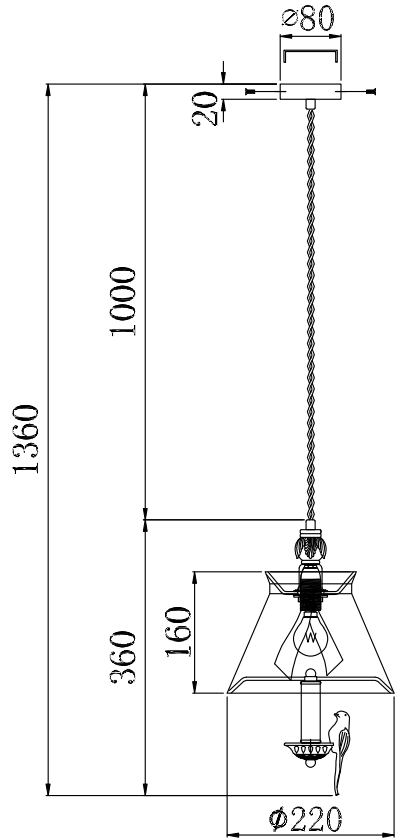

# Instruction

Collection: Elegant  
Series: Bird  
Model: ARM013-PL-01-W  
Ceiling

1 x E14 (40w)

**MAYTONI**  
DECORATIVE LIGHTING

[www.maytoni.de](http://www.maytoni.de)