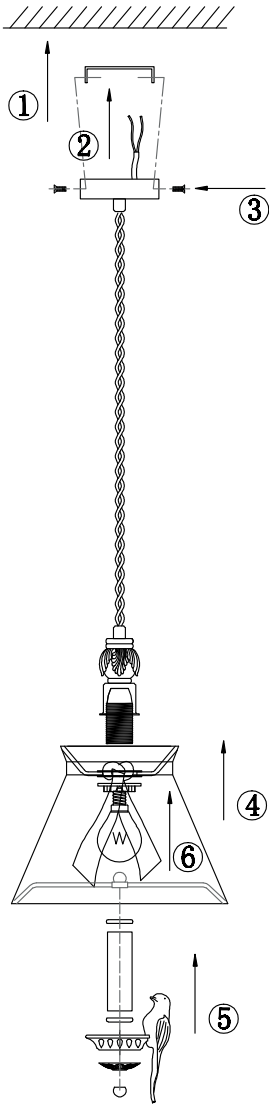

# Instruction

Collection: Elegant  
Series: Bird  
Model: ARM013-PL-01-W  
Ceiling

1 x E14 (40w)

**MAYTONI**  
DECORATIVE LIGHTING

[www.maytoni.de](http://www.maytoni.de)