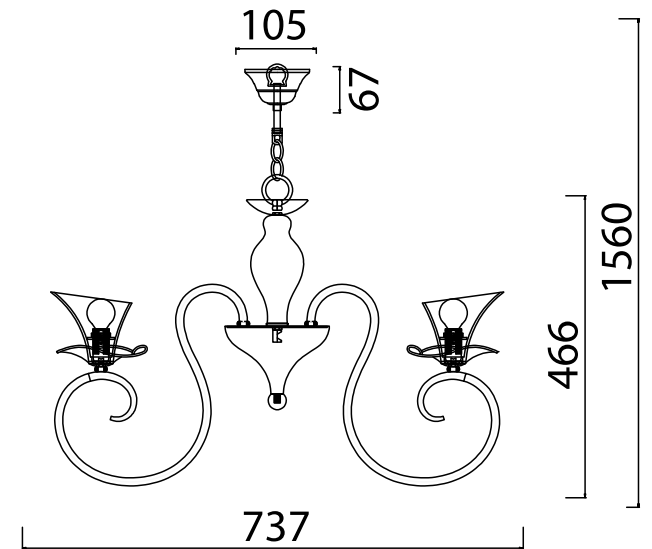

FREYA
TRADITION OF QUALITY

INSTRUCTION

MODEL: FR2001-PL-06-W
CHANDELIER

6 X E14 (40W)

FREYA-LIGHT.COM