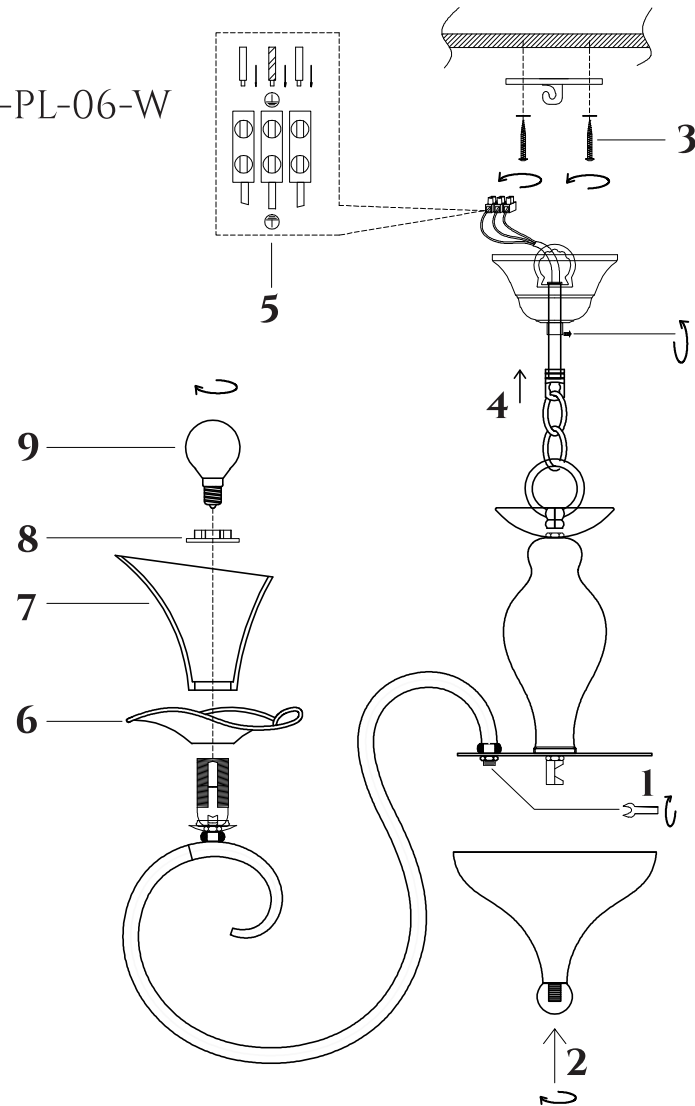

FREYA
TRADITION OF QUALITY

INSTRUCTION

MODEL: FR2001-PL-06-W
CHANDELIER

6 X E14 (40W)

FREYA-LIGHT.COM