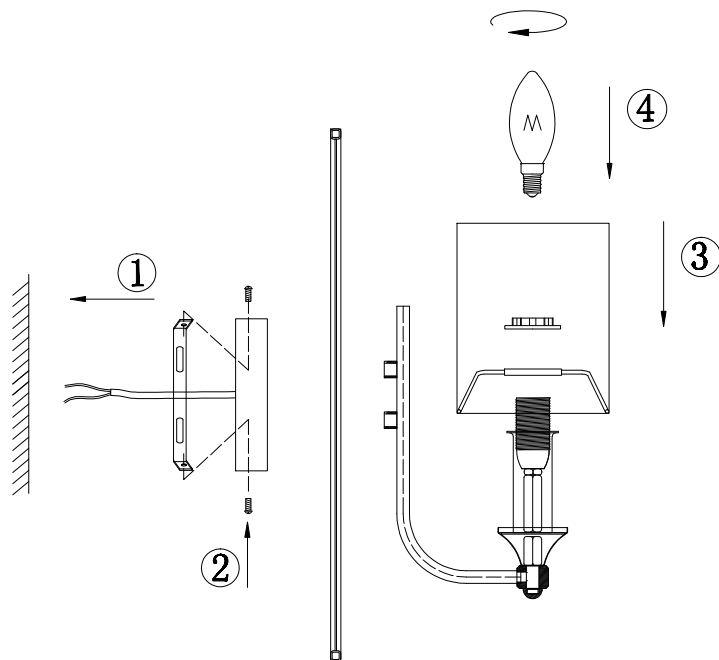

Instruction

H005WL-01BG

1 x E14 (40W)

Model: H005WL-01BG
Collection: House
Series: Vittoria

Wall Lamps