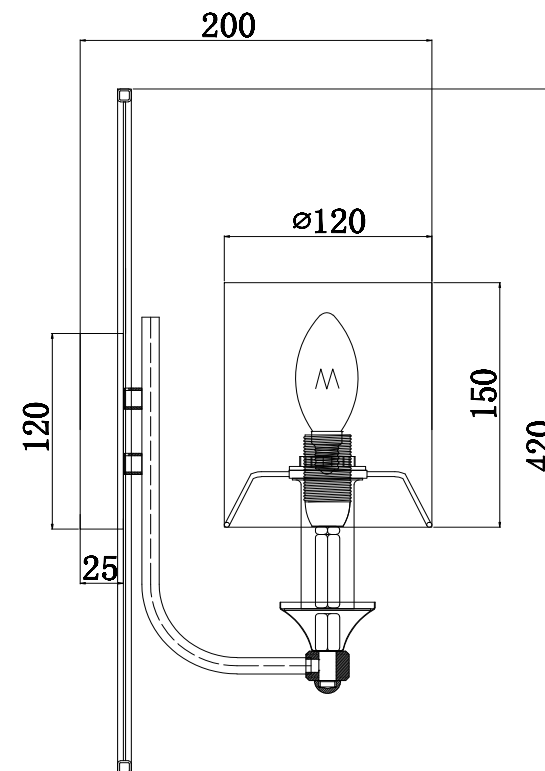

Instruction

H005WL-01BG

1 x E14 (40W)

Model: H005WL-01BG
Collection: House
Series: Vittoria

Wall Lamps