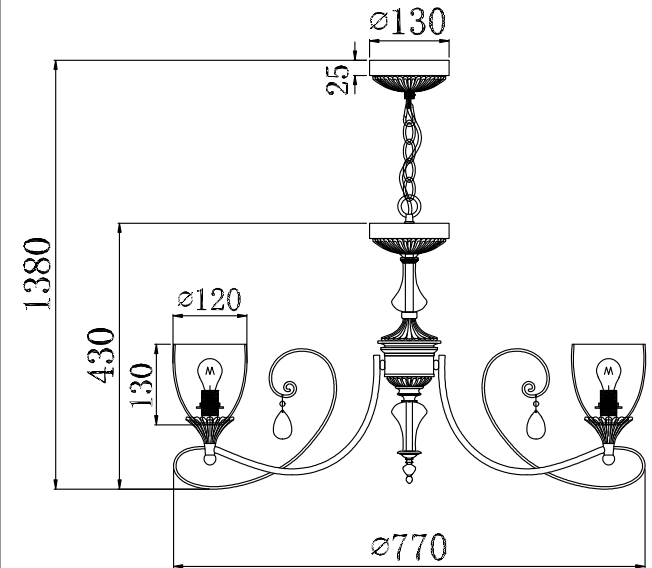

Instruction

Collection: Royal Classic
Series: Sabina
Model: RC145-PL-05-MG
Pendant Lamps

A=5

- Pendant Lamps

5 x E14 (60w)

MAYTONI
DECORATIVE LIGHTING

www.maytoni.de