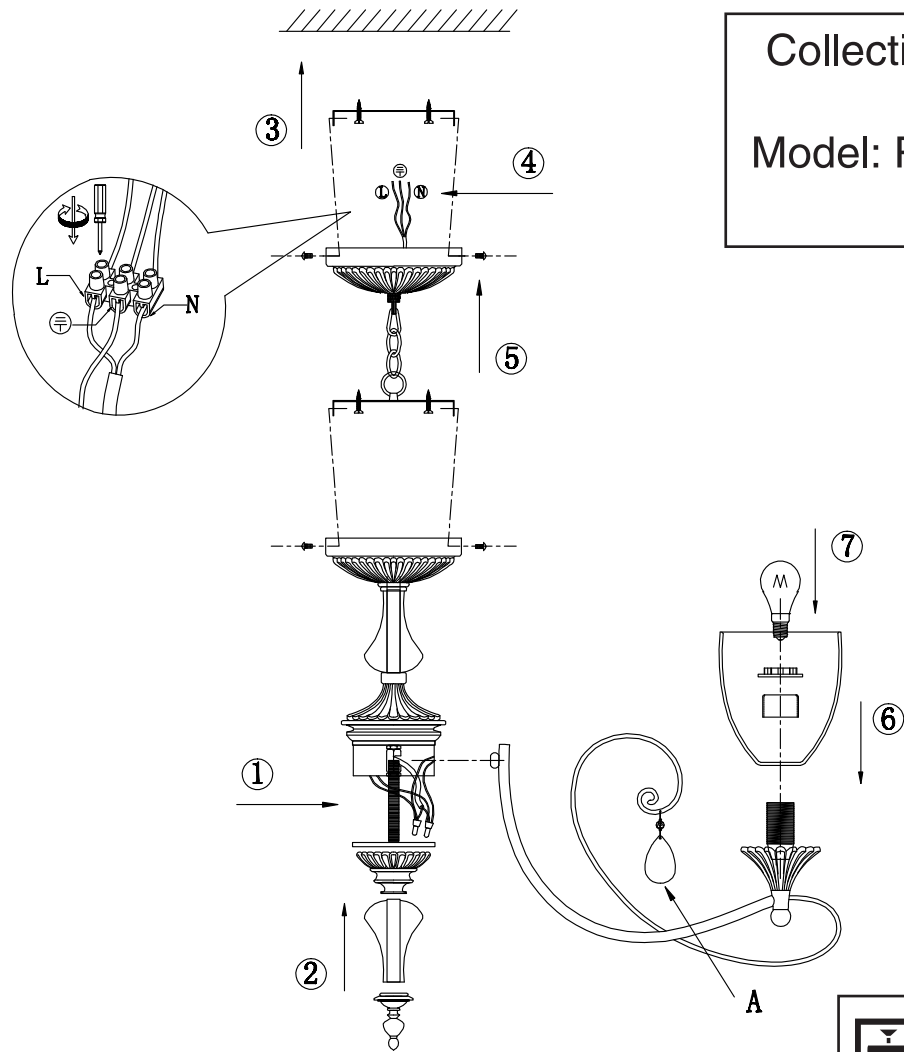

Instruction

Collection: Royal Classic
Series: Sabina
Model: RC145-PL-05-MG
Pendant Lamps

A=5

- Pendant Lamps

5 x E14 (60w)

MAYTONI
DECORATIVE LIGHTING

www.maytoni.de