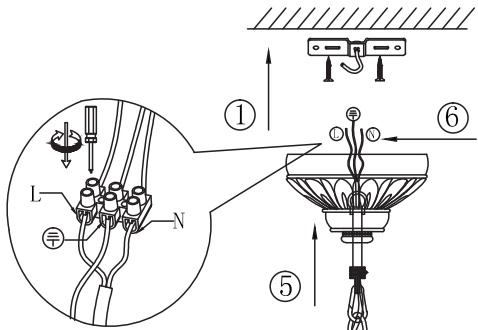

Instruction

Collection: Elegant
 Series: Cutie
 Model: ARM051-06-G
 Suspended

A=7

 6 x E14 (40w)

MAYTONI
 DECORATIVE LIGHTING
www.maytoni.de