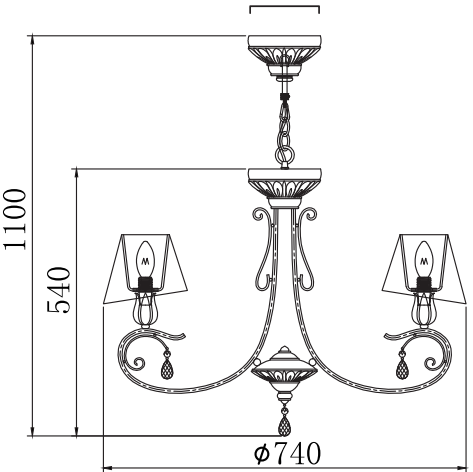

Instruction

Collection: Elegant
 Series: Cutie
 Model: ARM051-06-G
 Suspended

A=7

 6 x E14 (40w)

MAYTONI
 DECORATIVE LIGHTING
www.maytoni.de