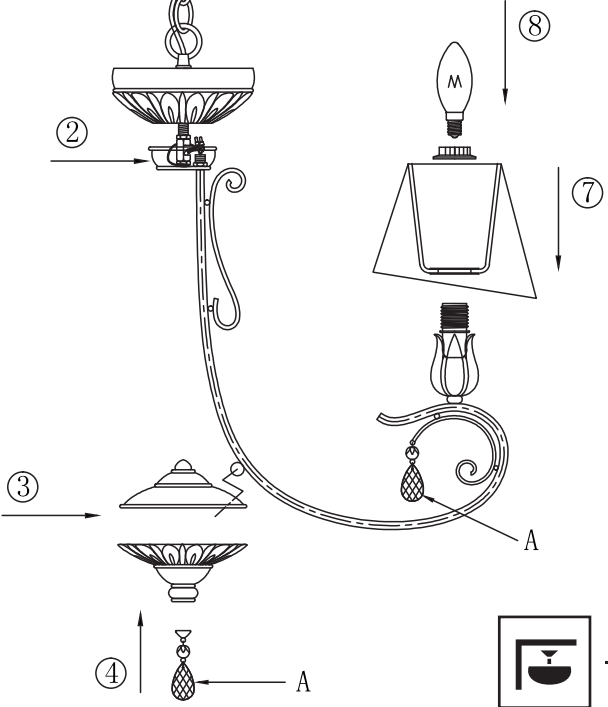

Instruction

Collection: Elegant
 Series: Cutie
 Model: ARM051-06-G
 Suspended

A=7

 6 x E14 (40w)

MAYTONI
 DECORATIVE LIGHTING
www.maytoni.de