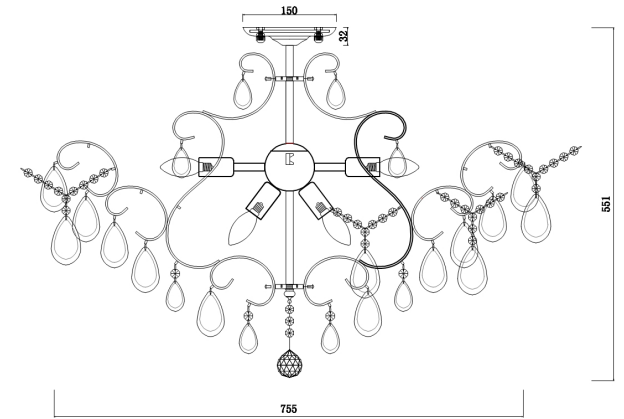

FREYA
TRADITION OF QUALITY

INSTRUCTION

Model: FR2302CL-09S

Chandelier

A	B	C	D	E	F	G
1pcs	24pcs	60pcs	24pcs	12pcs	12pcs	24pcs

9 x E14 (40W)

FREYA-LIGHT.COM