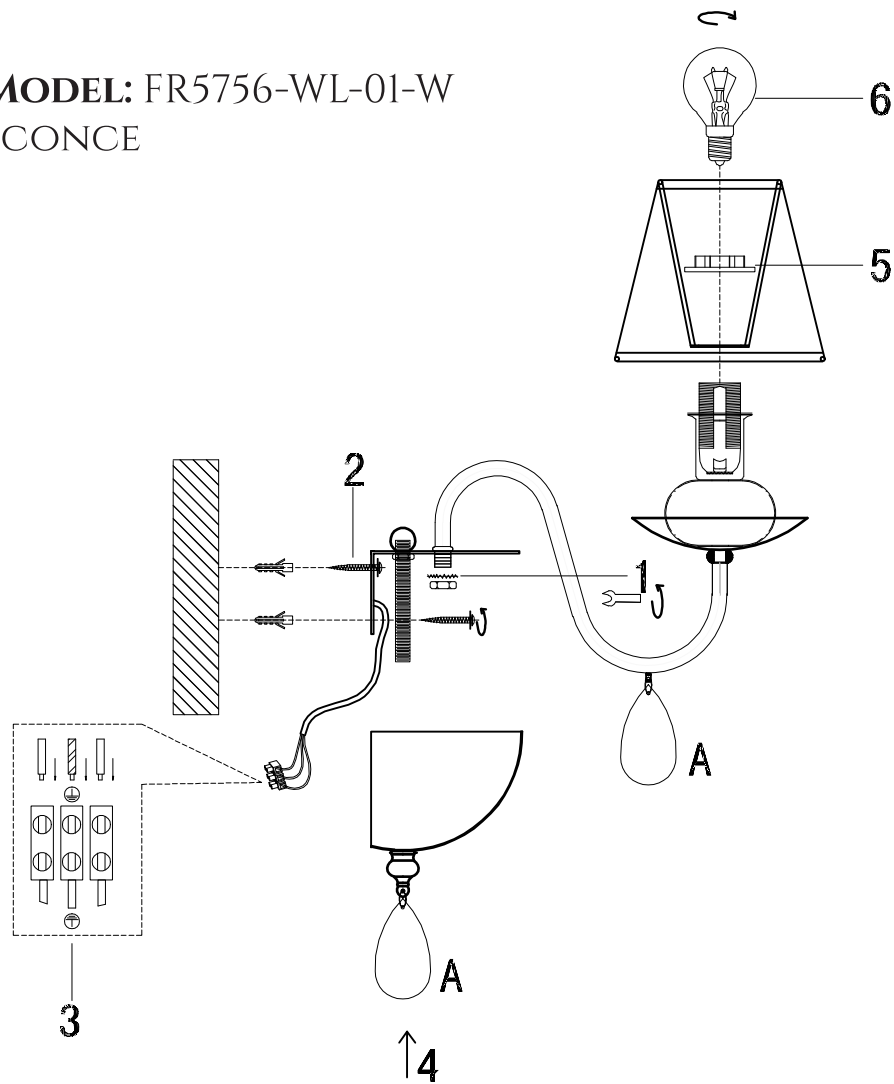

FREYA
TRADITION OF QUALITY

INSTRUCTION

MODEL: FR5756-WL-01-W
SCONCE

1 X E14 (40W)

FREYA-LIGHT.COM