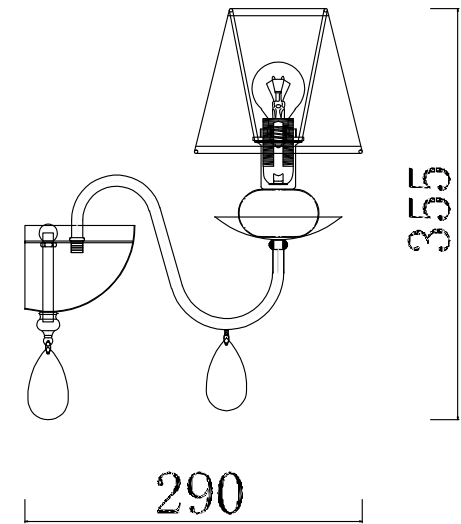

FREYA
TRADITION OF QUALITY

INSTRUCTION

MODEL: FR5756-WL-01-W
SCONCE

1 X E14 (40W)

FREYA-LIGHT.COM