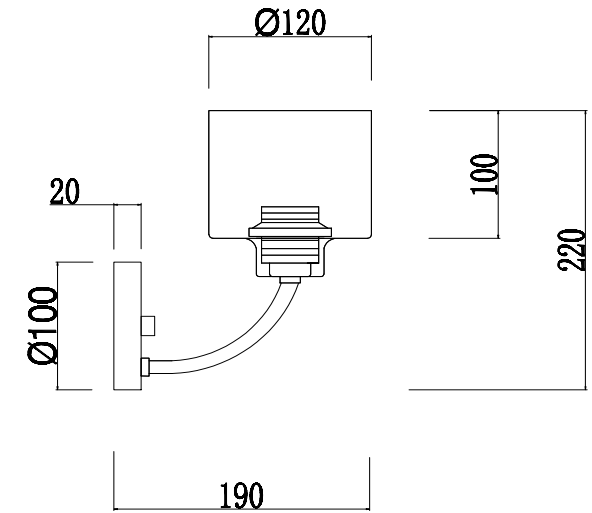

FREYA
TRADITION OF QUALITY

Instruction

FR5003WL-01B

1 x E27 (60W)

Model: FR5003WL-01B
Collection: Modern
Series: Teodora

Wall Lamps