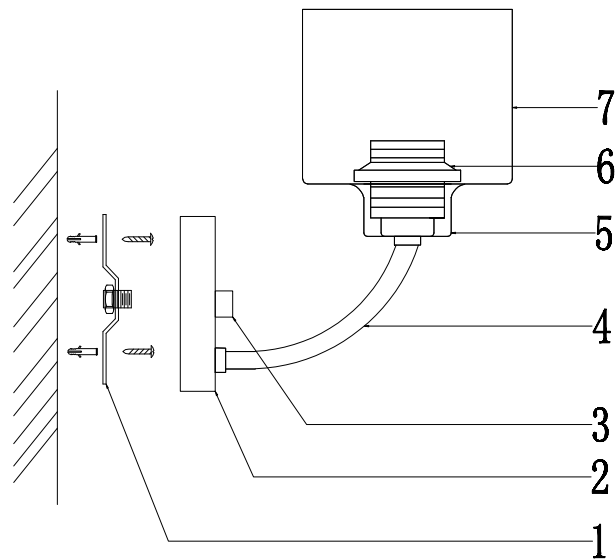

FREYA
TRADITION OF QUALITY

Instruction

FR5003WL-01B

1 x E27 (60W)

Model: FR5003WL-01B
Collection: Modern
Series: Teodora

Wall Lamps