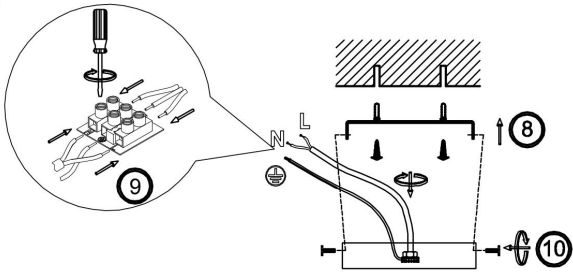

FREYA
TRADITION OF QUALITY

Instruction

FR2027PL-03N

3xE14 40W

Model: FR2027PL-03N

Collection: Classic

Pendant Lamps