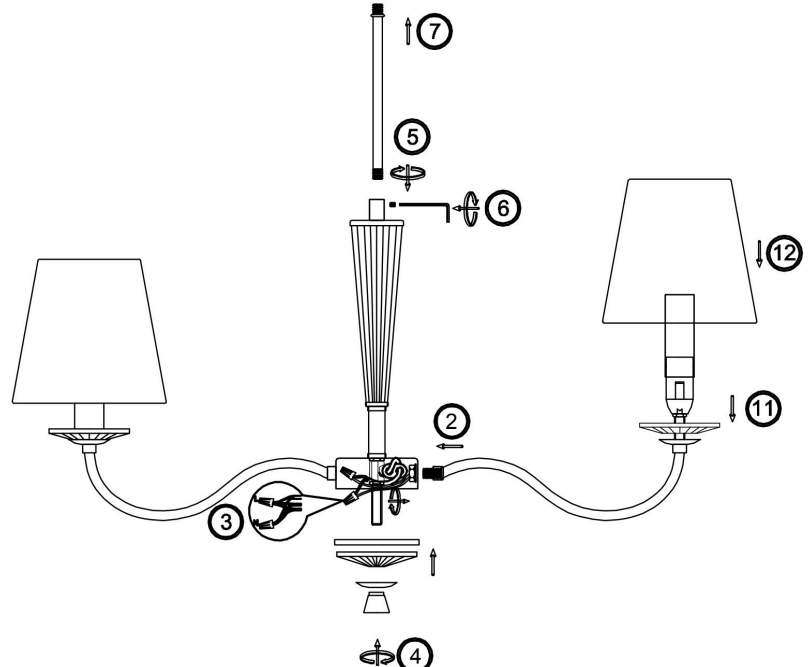

FREYA
TRADITION OF QUALITY

Instruction

FR2027PL-03N

3xE14 40W

Model: FR2027PL-03N

Collection: Classic

Pendant Lamps