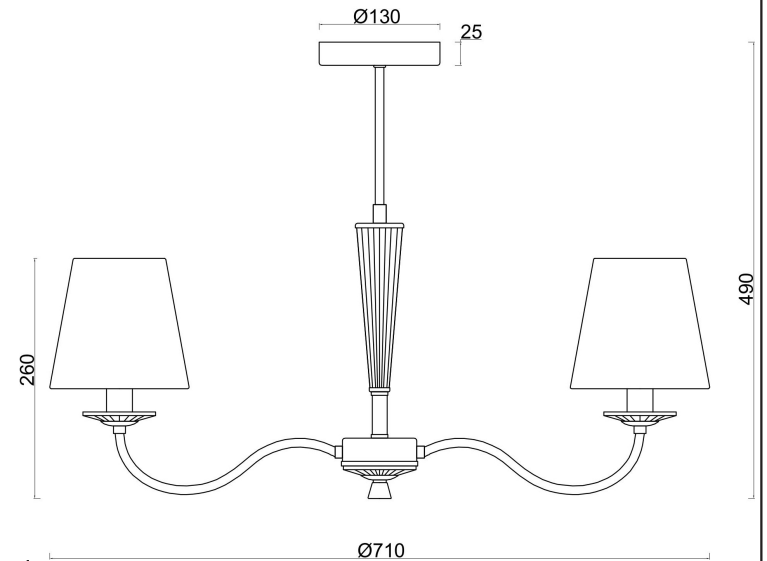

FREYA
TRADITION OF QUALITY

Instruction

FR2027PL-03N

3xE14 40W

Model: FR2027PL-03N

Collection: Classic

Pendant Lamps