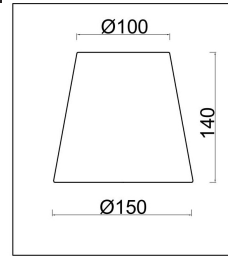

FREYA
TRADITION OF QUALITY

Instruction

FR2027PL-03N

3xE14 40W

Model: FR2027PL-03N

Collection: Classic

Pendant Lamps