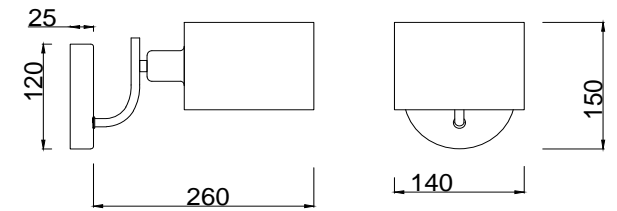

FREYA
TRADITION OF QUALITY

Instruction

FR5012WL-01CH

1 x E14 (40W)

Model: FR5012WL-01CH

Series: Anita

Wall Lamps