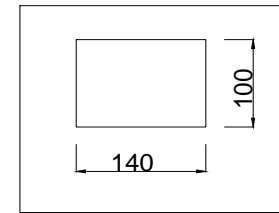

FREYA
TRADITION OF QUALITY

Instruction

FR5012WL-01CH

1 x E14 (40W)

Model: FR5012WL-01CH

Series: Anita

Wall Lamps