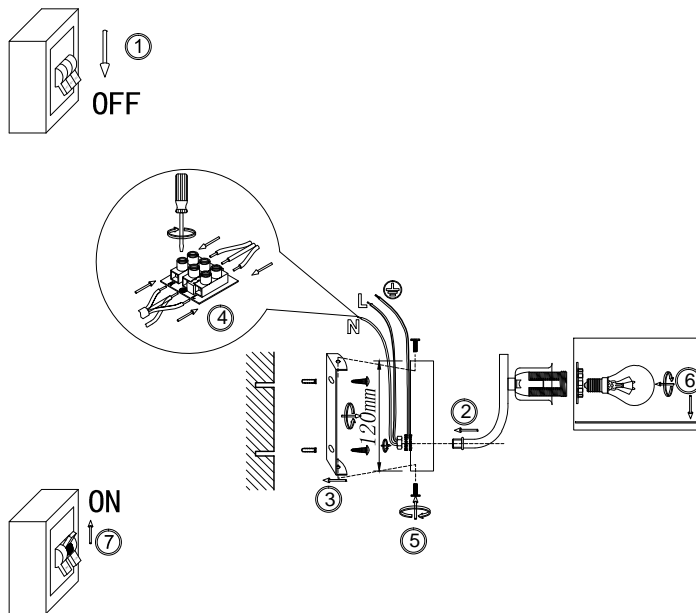

FREYA
TRADITION OF QUALITY

Instruction

FR5012WL-01CH

1 x E14 (40W)

Model: FR5012WL-01CH

Series: Anita

Wall Lamps