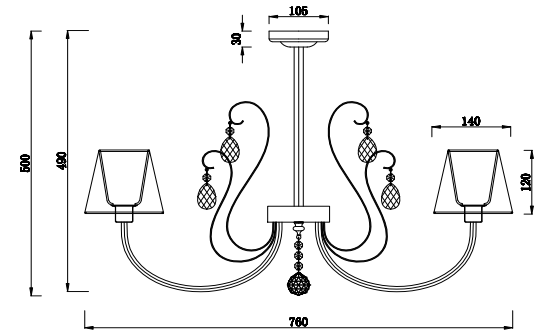

# Instruction

FR2030CL-07G

7 x E14 (40W)

Model: FR2030CL-07G  
Series: Vanda

Ceiling Lamps