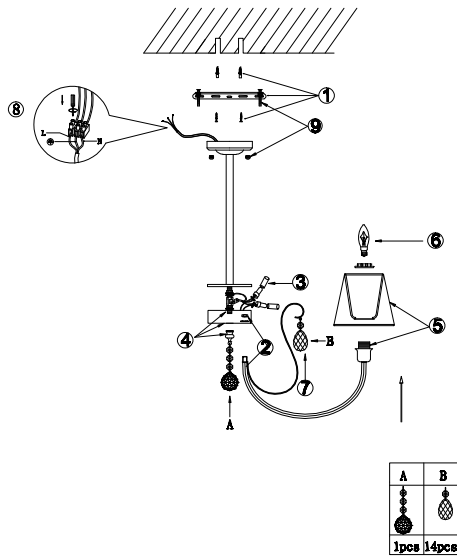

# Instruction

FR2030CL-07G

7 x E14 (40W)

Model: FR2030CL-07G  
Series: Vanda

Ceiling Lamps