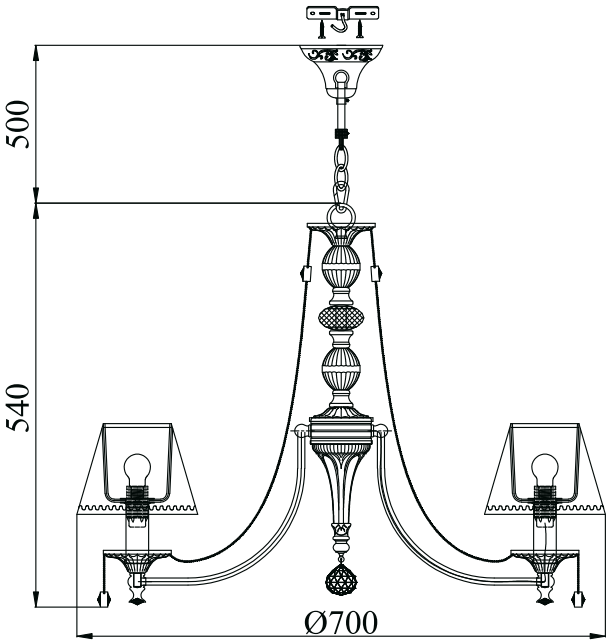

Instruction

Collection: Royal Classic
Series: Vals
Model: RC098-PL-06-R
Pendant Lamps

A = 1

- Pendant Lamps

6 x E14 (40w)

MAYTONI
DECORATIVE LIGHTING

www.maytoni.de