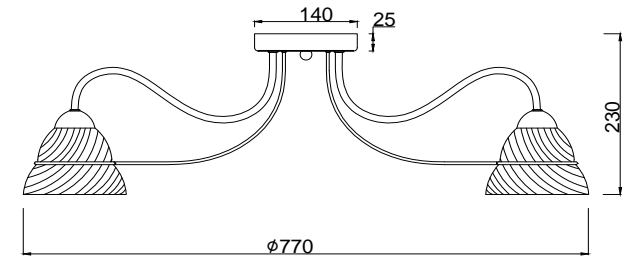

FREYA
TRADITION OF QUALITY

Instruction

FR2013CL-08N

8 x E27 (60W)

Model: FR2013CL-08N

Series: Berta

Ceiling Lamps