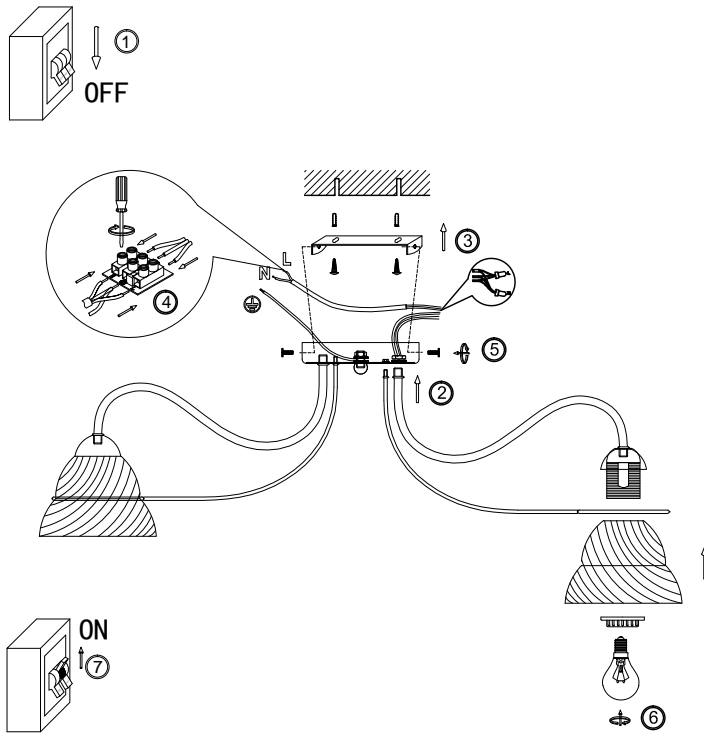

FREYA
TRADITION OF QUALITY

Instruction

FR2013CL-08N

8 x E27 (60W)

Model: FR2013CL-08N

Series: Berta

Ceiling Lamps