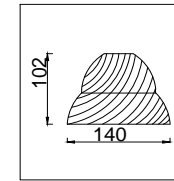

FREYA
TRADITION OF QUALITY

Instruction

FR2013CL-08N

8 x E27 (60W)

Model: FR2013CL-08N

Series: Berta

Ceiling Lamps