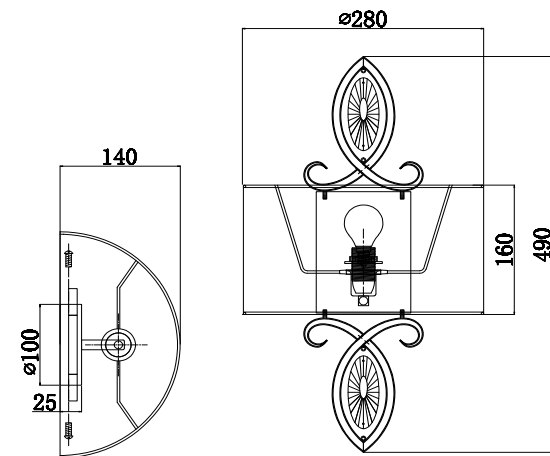

# Instruction

H006WL-01G

1 x E14 (40W)

Model: H006WL-01G  
Collection: House  
Series: Luxe

Wall Lamps