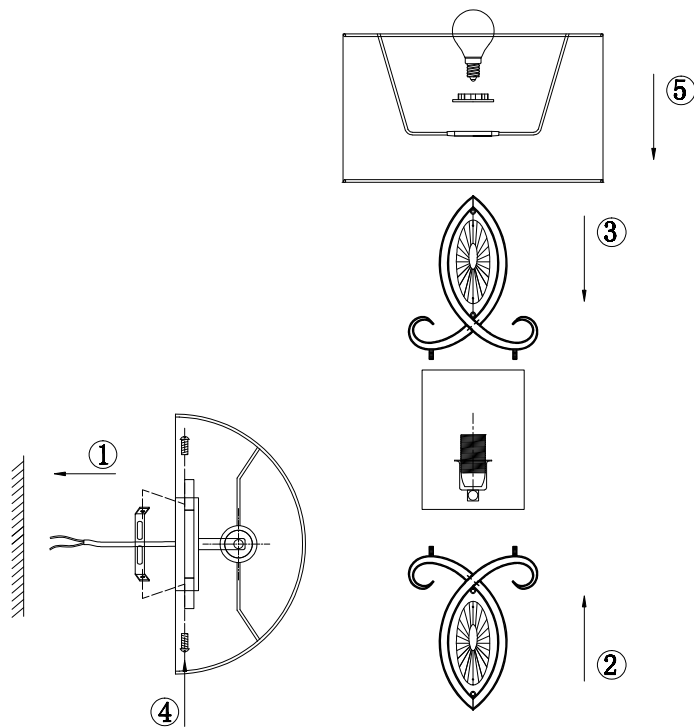

# Instruction

H006WL-01G

1 x E14 (40W)

Model: H006WL-01G  
Collection: House  
Series: Luxe

Wall Lamps