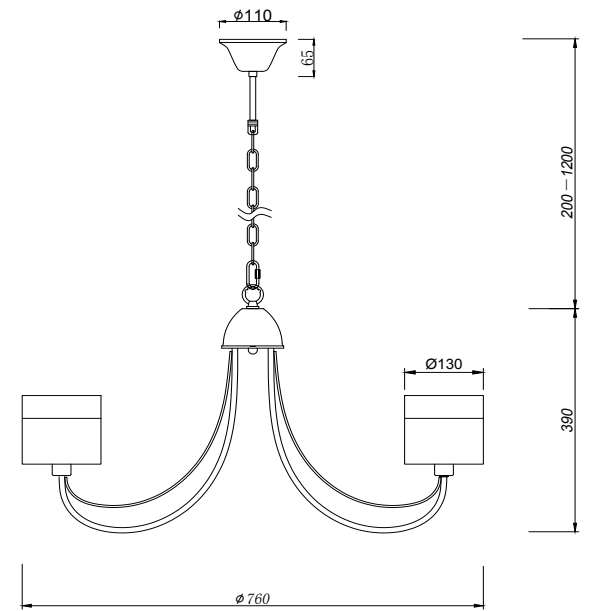

# Instruction

FR5683PL-08CH

8 x E14 (40W)

Model: FR5683PL-08CH  
Collection: Modern  
Series: Taisia

Ceiling Lamps