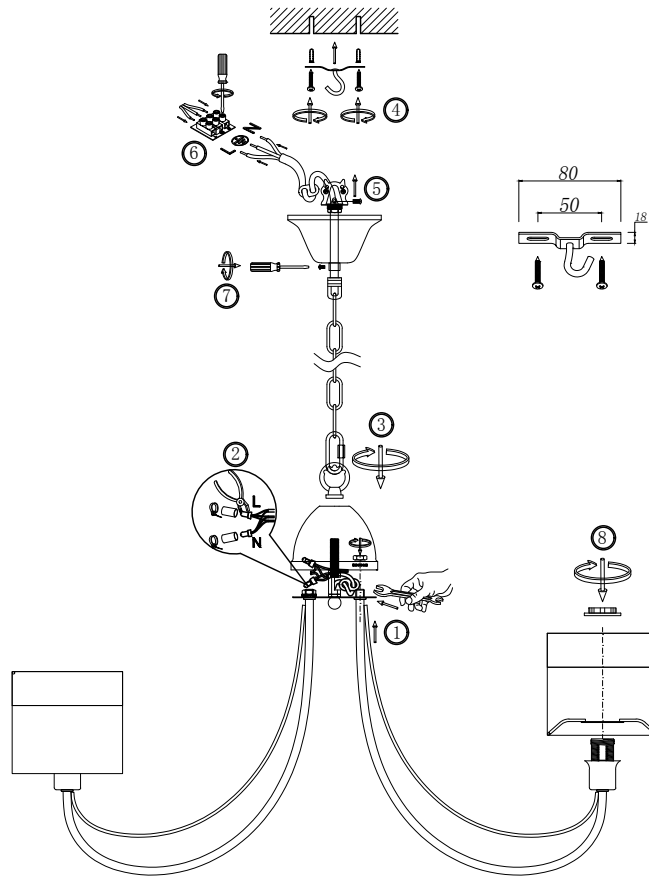

# Instruction

FR5683PL-08CH

8 x E14 (40W)

Model: FR5683PL-08CH  
Collection: Modern  
Series: Taisia

Ceiling Lamps