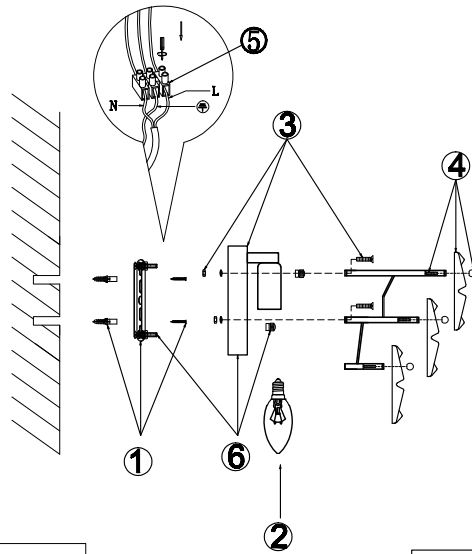

FREYA
TRADITION OF QUALITY

Instruction

FR1004WL-02CH

2 x E14 (60W)

Model: FR1004WL-02CH
Collection: Crystal
Series: New Series 004

Wall Lamps