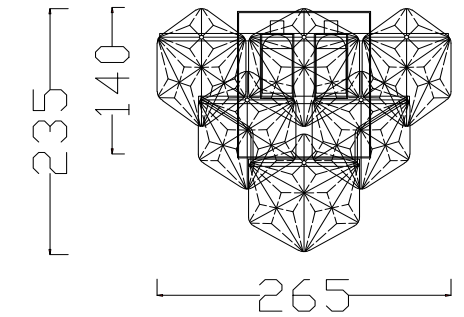

FREYA
TRADITION OF QUALITY

Instruction

FR1004WL-02CH

2 x E14 (60W)

Model: FR1004WL-02CH
Collection: Crystal
Series: New Series 004

Wall Lamps