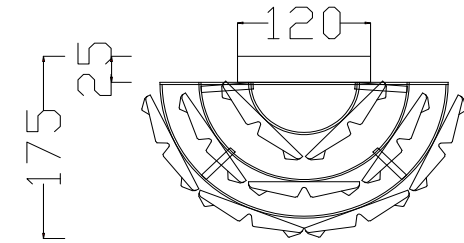

FREYA
TRADITION OF QUALITY

Instruction

FR1004WL-02CH

2 x E14 (60W)

Model: FR1004WL-02CH
Collection: Crystal
Series: New Series 004

Wall Lamps