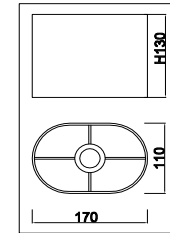

# Instruction

FR5016PL-08CH

8 x E14 (40W)

Model: FR5016PL-08CH

Series: Elin

Ceiling Lamps