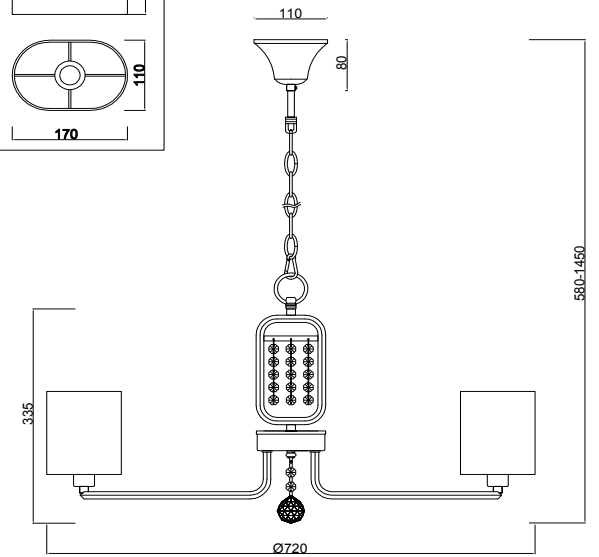

# Instruction

FR5016PL-08CH

8 x E14 (40W)

Model: FR5016PL-08CH

Series: Elin

Ceiling Lamps