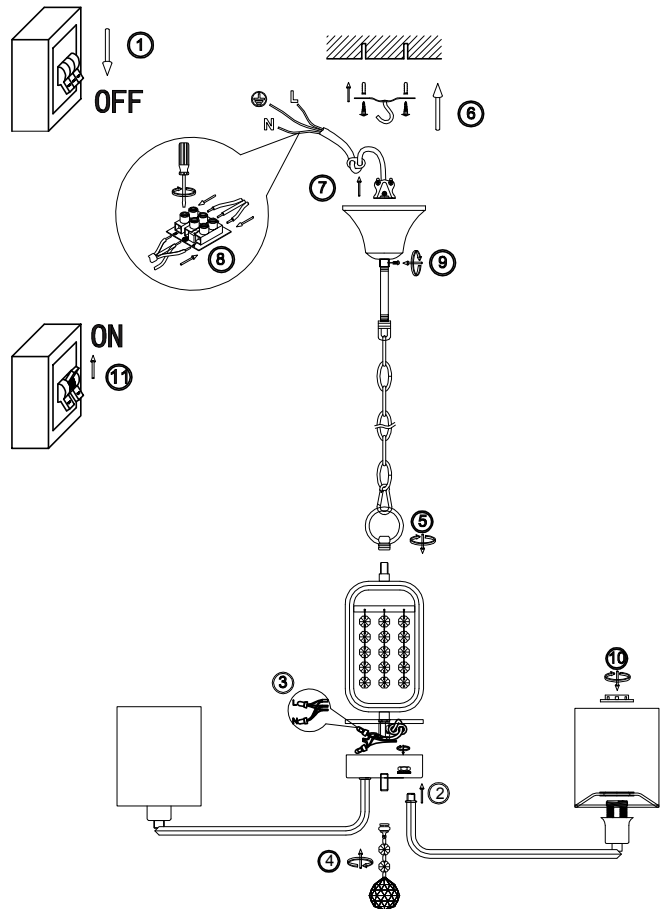

# Instruction

FR5016PL-08CH

8 x E14 (40W)

Model: FR5016PL-08CH

Series: Elin

Ceiling Lamps