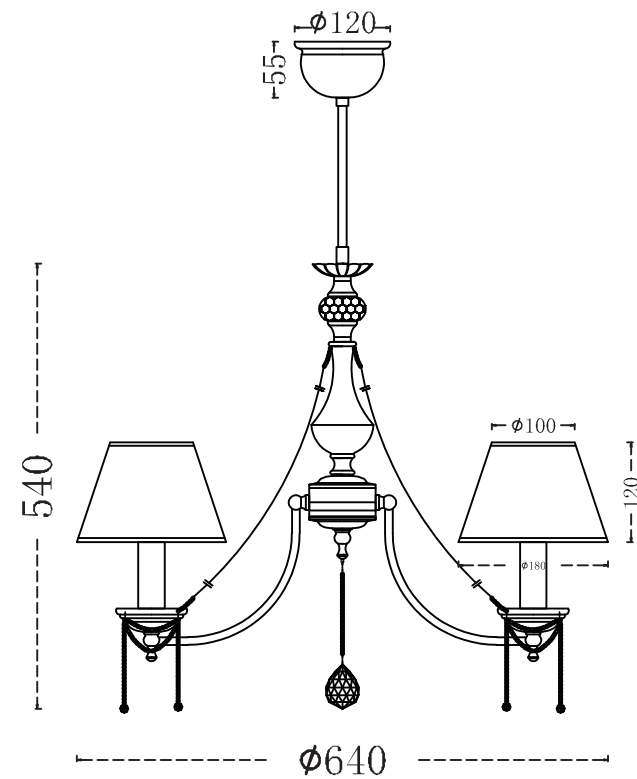

# Instruction

Collection: Royal Classic  
Series: Chester  
Model: RC0100-PL-05-R  
Suspended

5 x E14 (60w)

**MAYTONI**  
DECORATIVE LIGHTING

www.maytoni.de