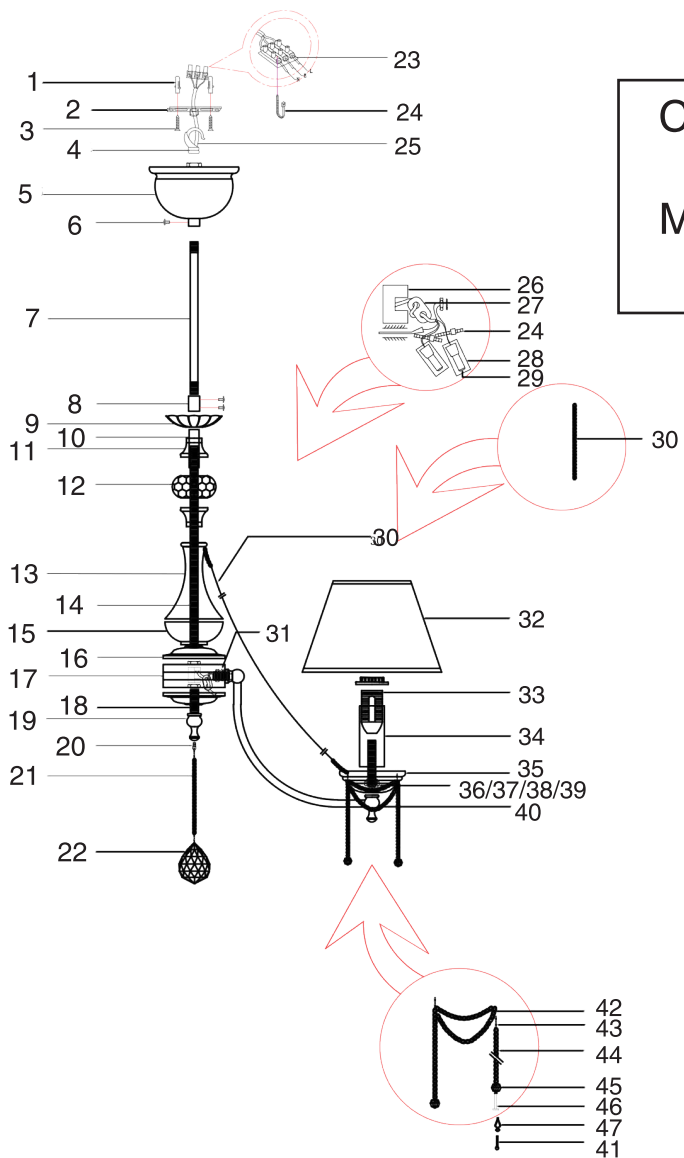

# Instruction

Collection: Royal Classic  
Series: Chester  
Model: RC0100-PL-05-R  
Suspended

5 x E14 (60w)

**MAYTONI**  
DECORATIVE LIGHTING

www.maytoni.de