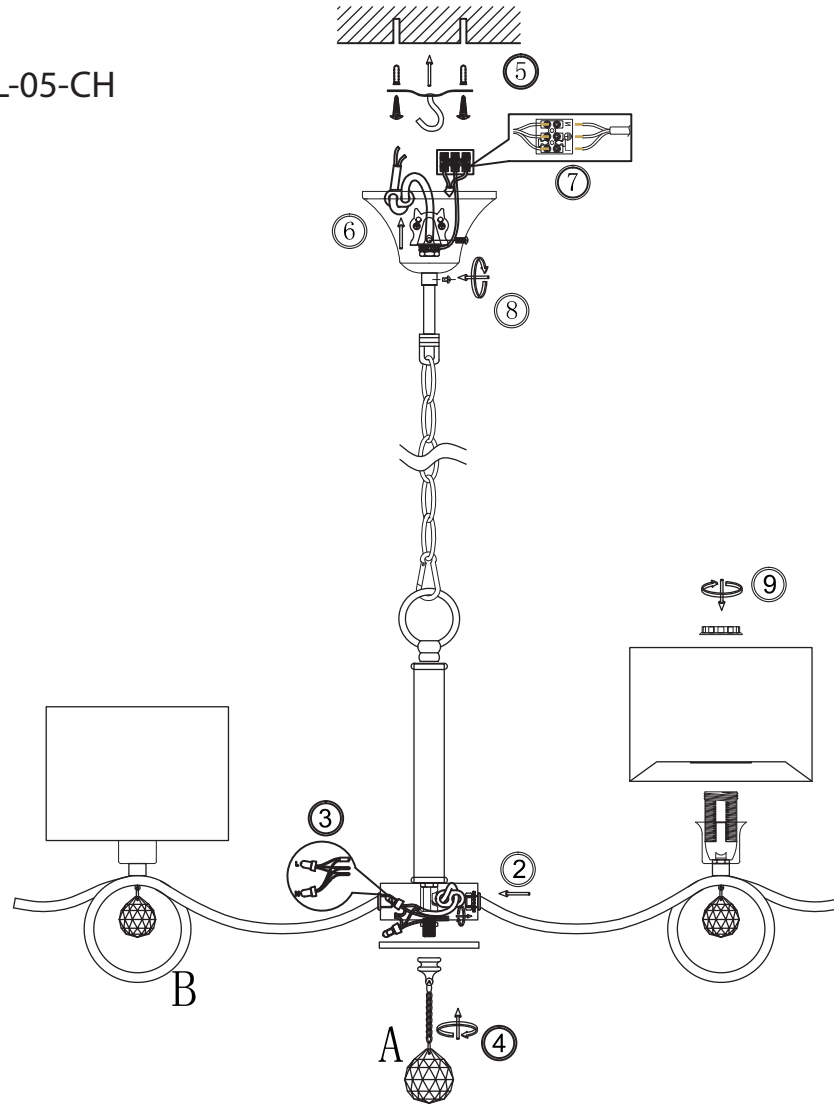

FREYA
TRADITION OF QUALITY

INSTRUCTION

MODEL: FR5906-PL-05-CH

5 X E14 (40W)

FREYA-LIGHT.COM