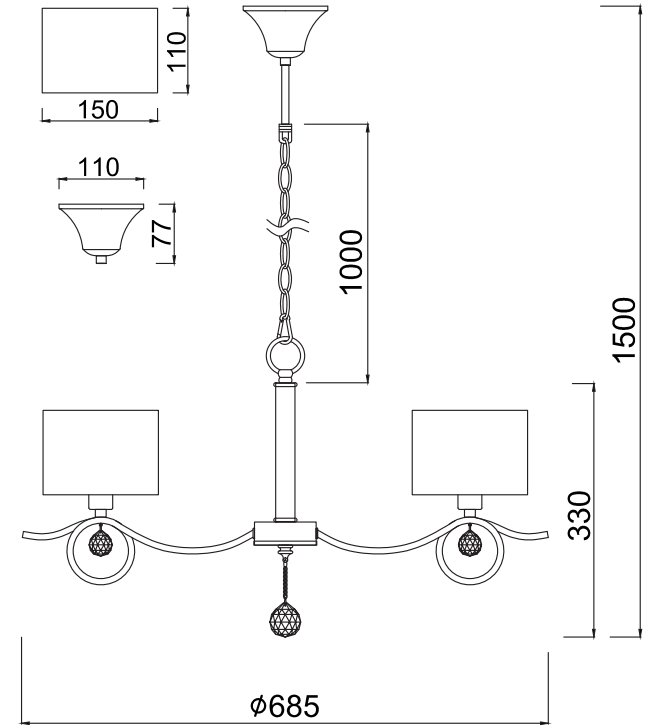

FREYA
TRADITION OF QUALITY

INSTRUCTION

MODEL: FR5906-PL-05-CH

5 X E14 (40W)

FREYA-LIGHT.COM