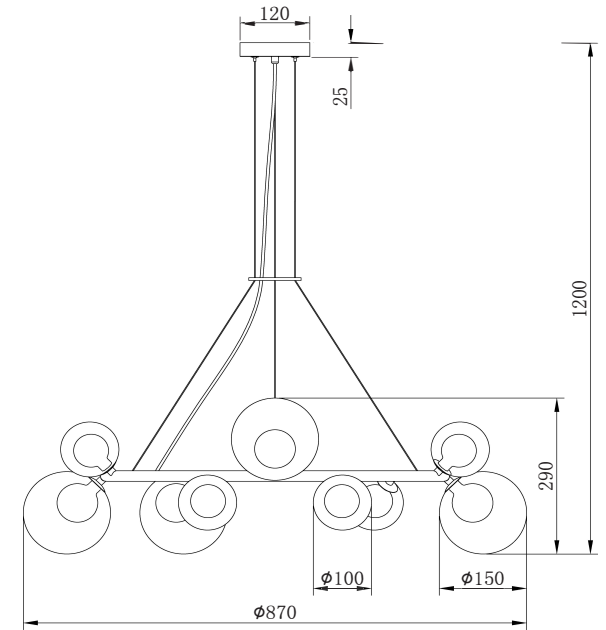

## FR5139PL-14MG

14 x G9 (40W)

Recommended to use with LED bulbs

Model: FR5139PL-14MG

Collection: Modern

Pendant Lamps