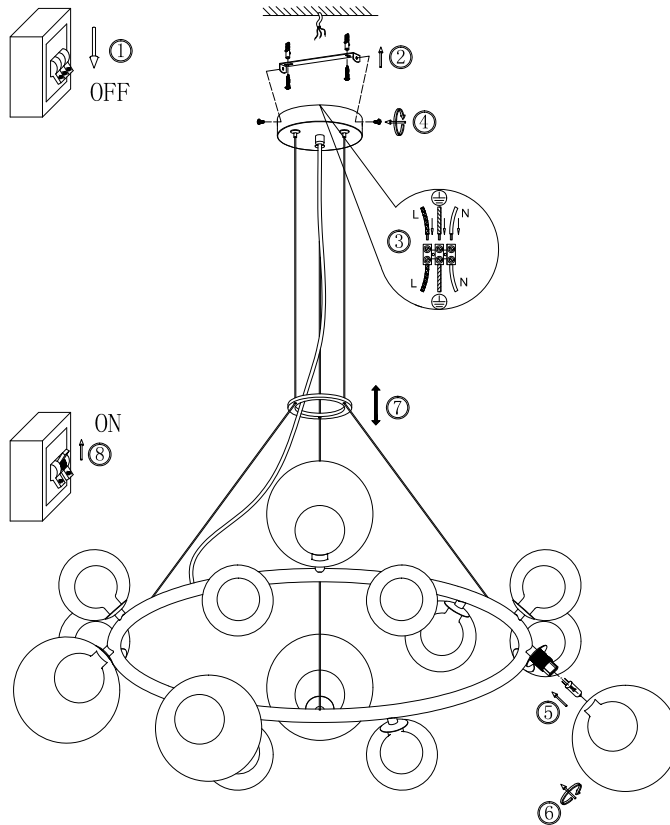

## FR5139PL-14MG

14 x G9 (40W)

Recommended to use with LED bulbs

Model: FR5139PL-14MG

Collection: Modern

Pendant Lamps