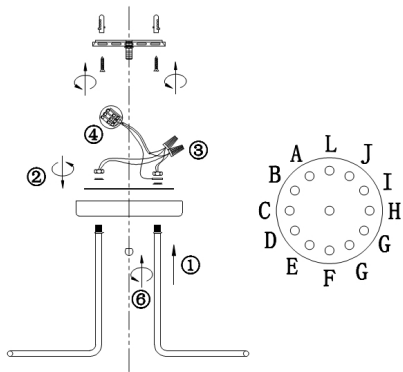

Instruction

Collection: LOFT
Series: GILBERT
Model: T532CL-12B
Ceiling

- Ceiling

12 x E27 (60W)

MAYTONI
DECORATIVE LIGHTING

www.maytoni.de