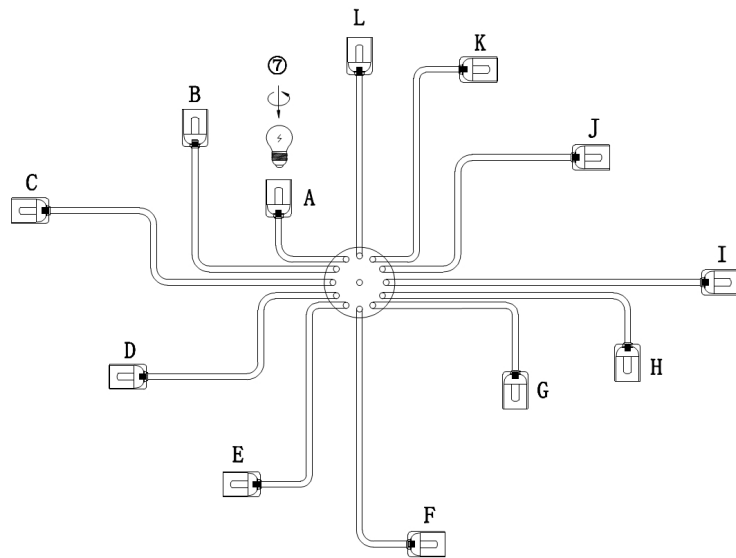

Instruction

Collection: LOFT
Series: GILBERT
Model: T532CL-12B
Ceiling

- Ceiling

12 x E27 (60W)

MAYTONI
DECORATIVE LIGHTING

www.maytoni.de