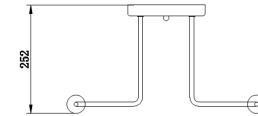

Instruction

Collection: LOFT
Series: GILBERT
Model: T532CL-12B
Ceiling

- Ceiling

12 x E27 (60W)

MAYTONI
DECORATIVE LIGHTING

www.maytoni.de