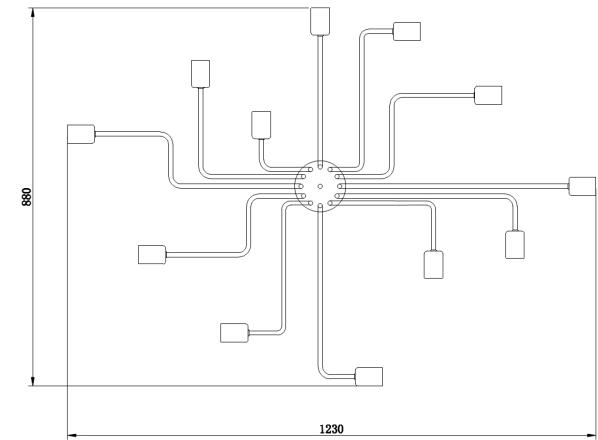

Instruction

Collection: LOFT
Series: GILBERT
Model: T532CL-12B
Ceiling

- Ceiling

12 x E27 (60W)

MAYTONI
DECORATIVE LIGHTING

www.maytoni.de