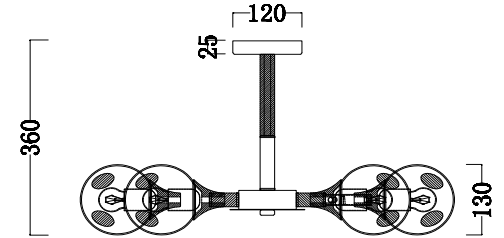

FREYA
TRADITION OF QUALITY

Instruction

FR5105CL-06W

6 x E27 (60W)

Model: FR5105CL-06W
Collection: Modern
Series: New Series 105

Ceiling Lamps