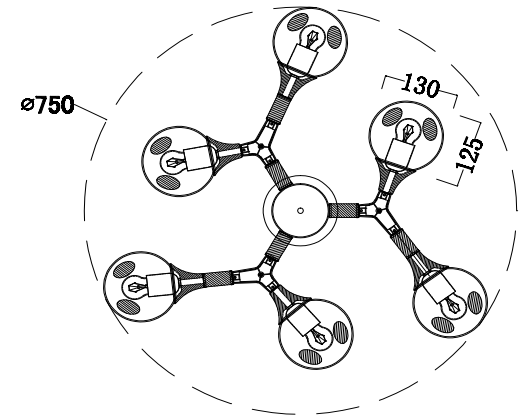

FREYA
TRADITION OF QUALITY

Instruction

FR5105CL-06W

6 x E27 (60W)

Model: FR5105CL-06W
Collection: Modern
Series: New Series 105

Ceiling Lamps