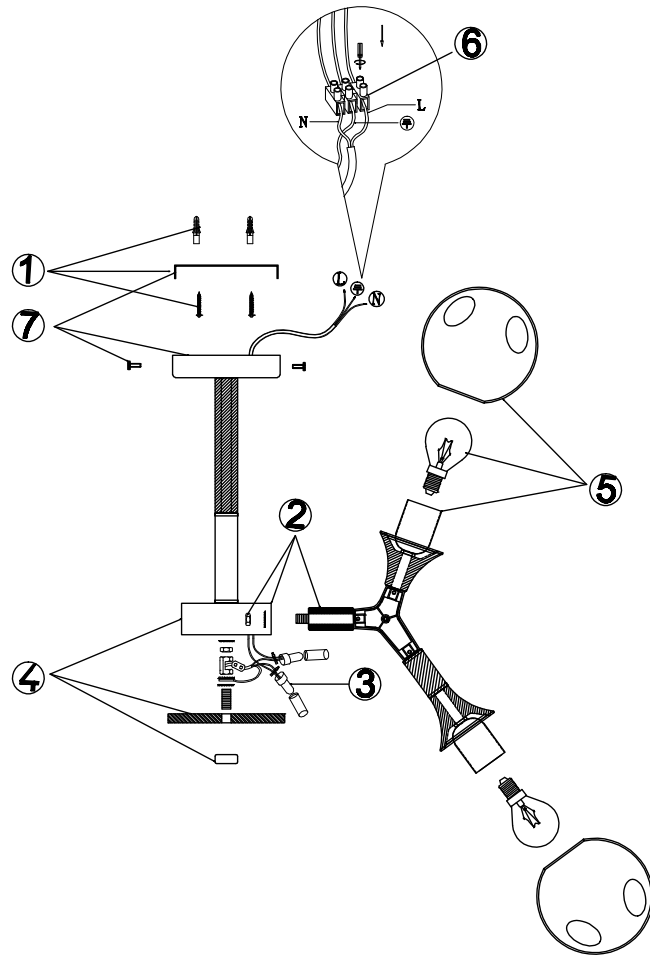

FREYA
TRADITION OF QUALITY

Instruction

FR5105CL-06W

6 x E27 (60W)

Model: FR5105CL-06W
Collection: Modern
Series: New Series 105

Ceiling Lamps