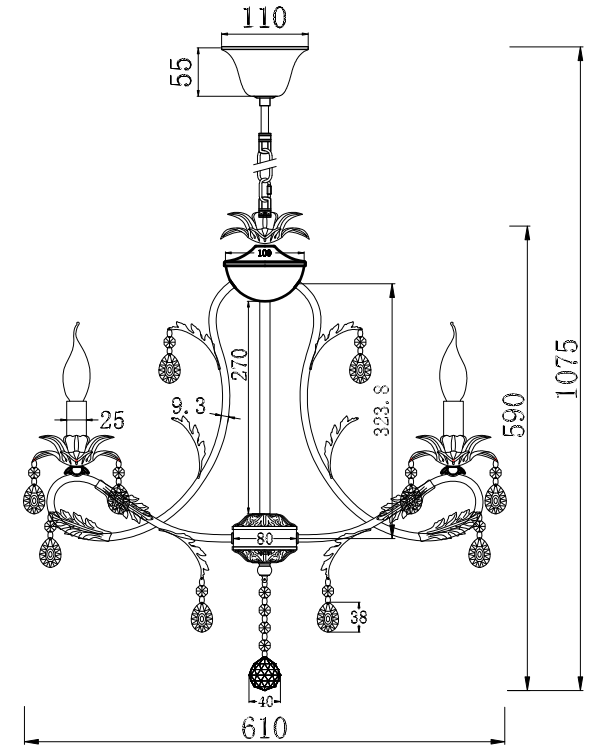

# INSTRUCTION

**MODEL:** FR3040-PL-06-WG  
CHANDELIER

6 X E14 (60W)

FREYA-LIGHT.COM