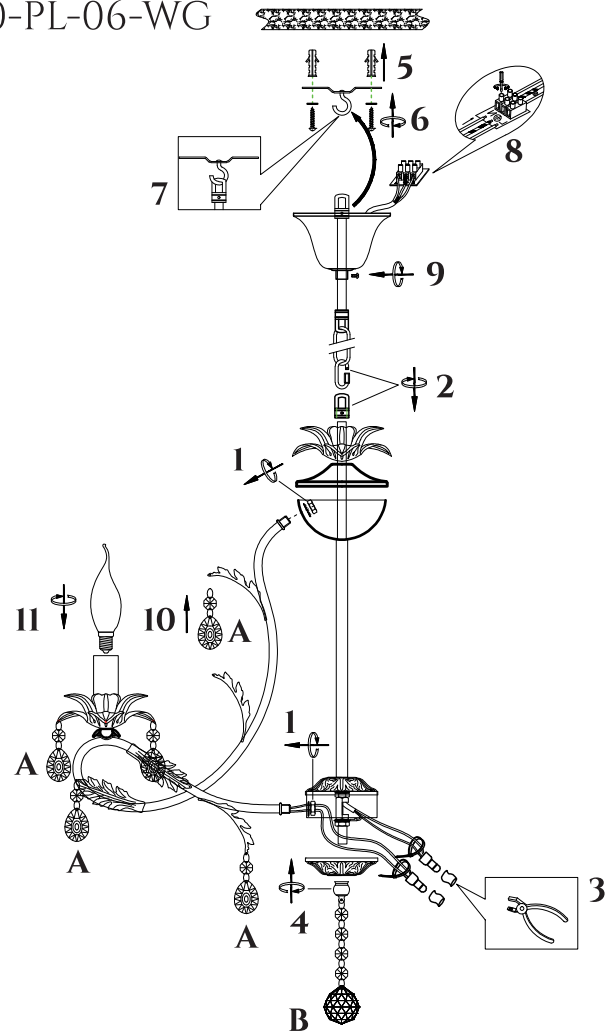

# INSTRUCTION

**MODEL:** FR3040-PL-06-WG  
CHANDELIER

6 X E14 (60W)

FREYA-LIGHT.COM