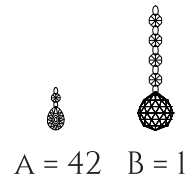

# INSTRUCTION

**MODEL:** FR3040-PL-06-WG  
CHANDELIER

6 X E14 (60W)

FREYA-LIGHT.COM