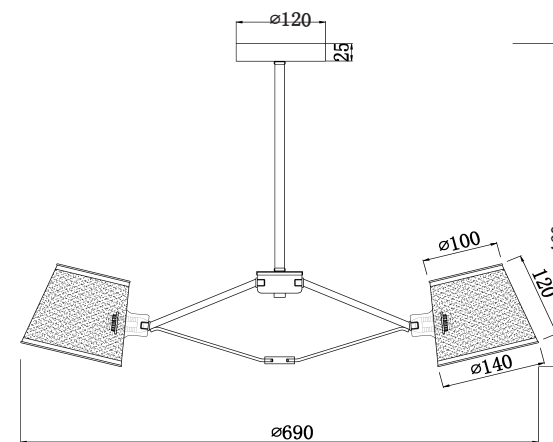

FREYA
TRADITION OF QUALITY

Instruction

FR5108PL-05CH

5 x E14 (40W)

Model: FR5108PL-05CH
Collection: Modern

Ceiling Lamps