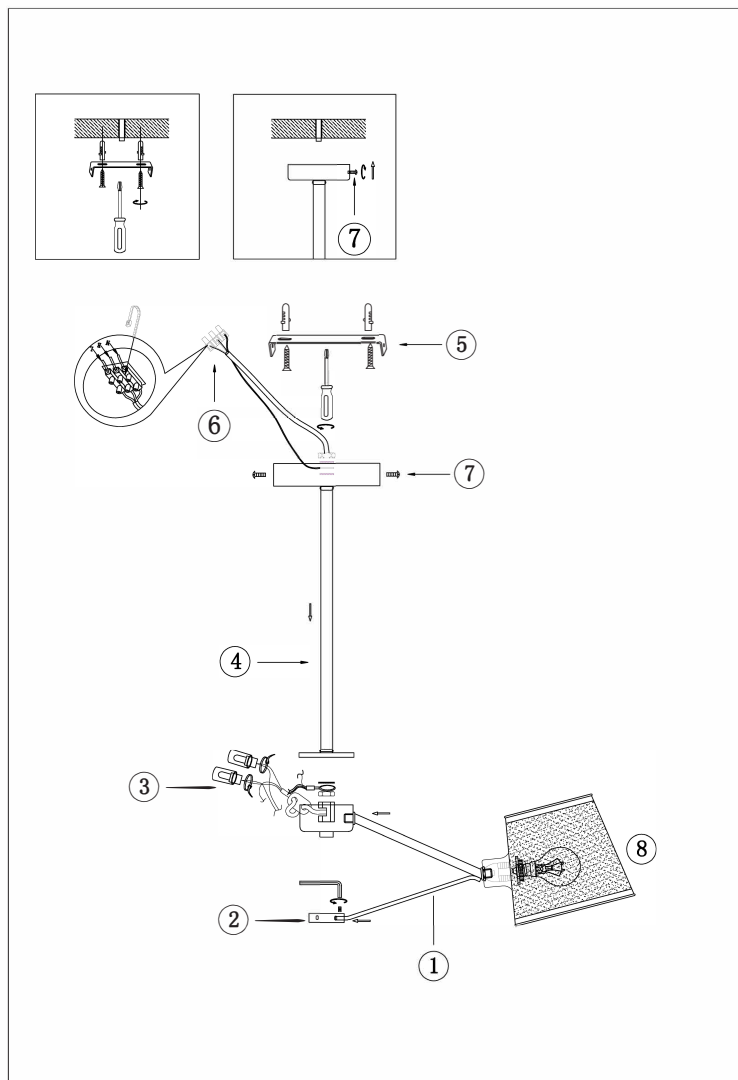

FREYA
TRADITION OF QUALITY

Instruction

FR5108PL-05CH

5 x E14 (40W)

Model: FR5108PL-05CH
Collection: Modern

Ceiling Lamps