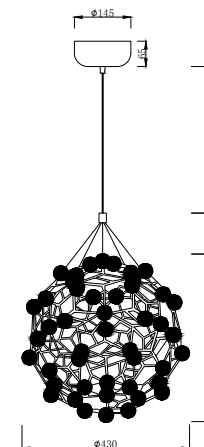

Instruction

FR5131PL-L24G

MAX 20W
1500 Lumen

Model: FR5131PL-L24G
Collection: Modern

Pendant Lamps