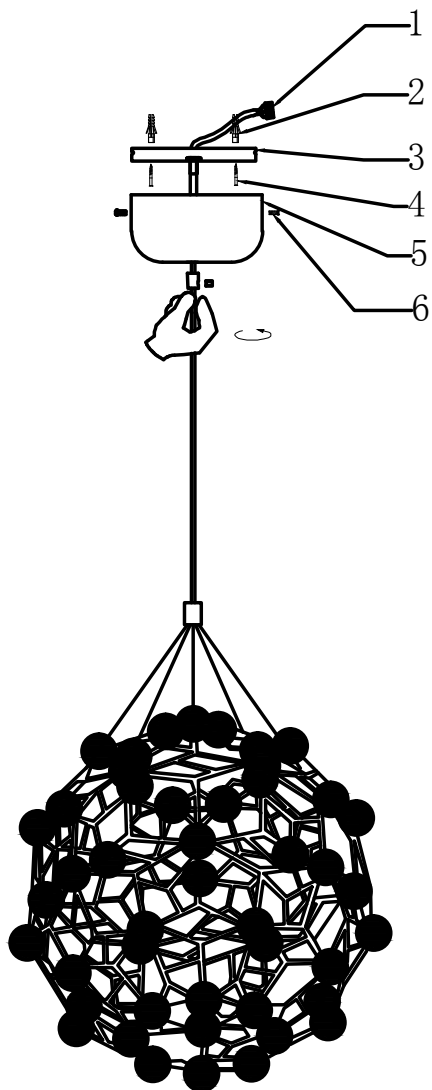

Instruction

FR5131PL-L24G

MAX 20W
1500 Lumen

Model: FR5131PL-L24G
Collection: Modern

Pendant Lamps