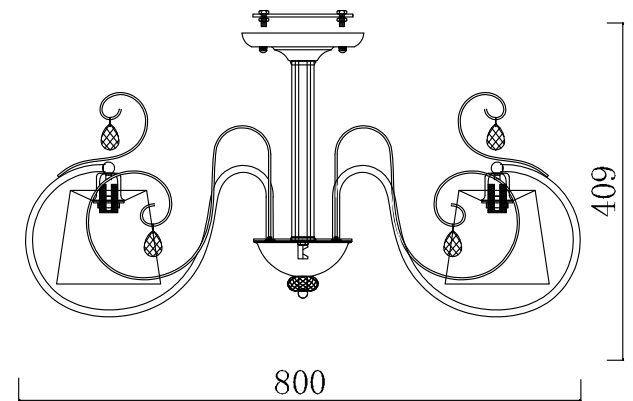

FREYA
TRADITION OF QUALITY

INSTRUCTION

MODEL: FR2020-PL-06-BZ
CHANDELIER

6 X E14 (40W)

FREYA-LIGHT.COM