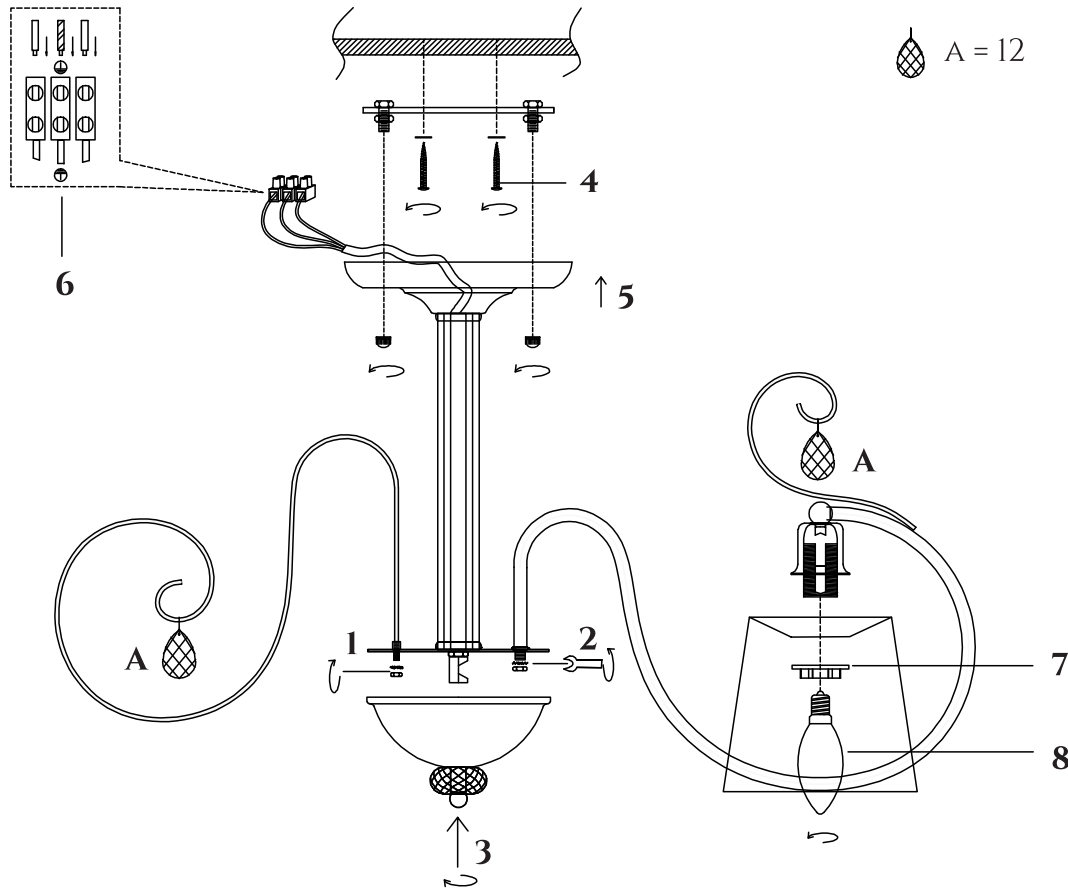

FREYA
TRADITION OF QUALITY

INSTRUCTION

MODEL: FR2020-PL-06-BZ
CHANDELIER

6 X E14 (40W)

FREYA-LIGHT.COM