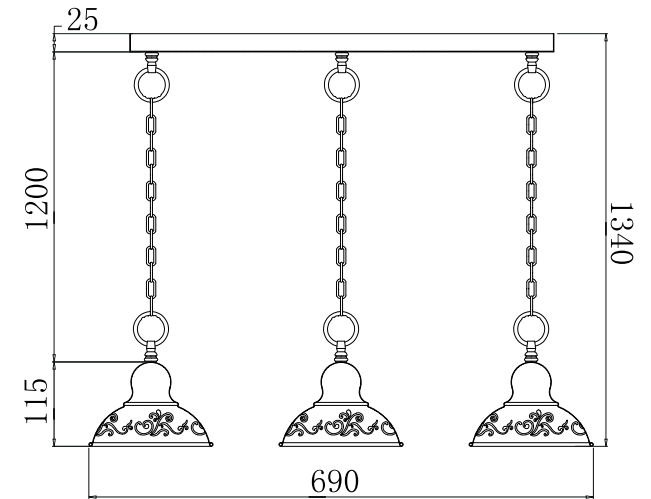

# INSTRUCTION

**MODEL:** FR2566-PL-33-WG  
CEILING

3 X E27 (60W)

FREYA-LIGHT.COM