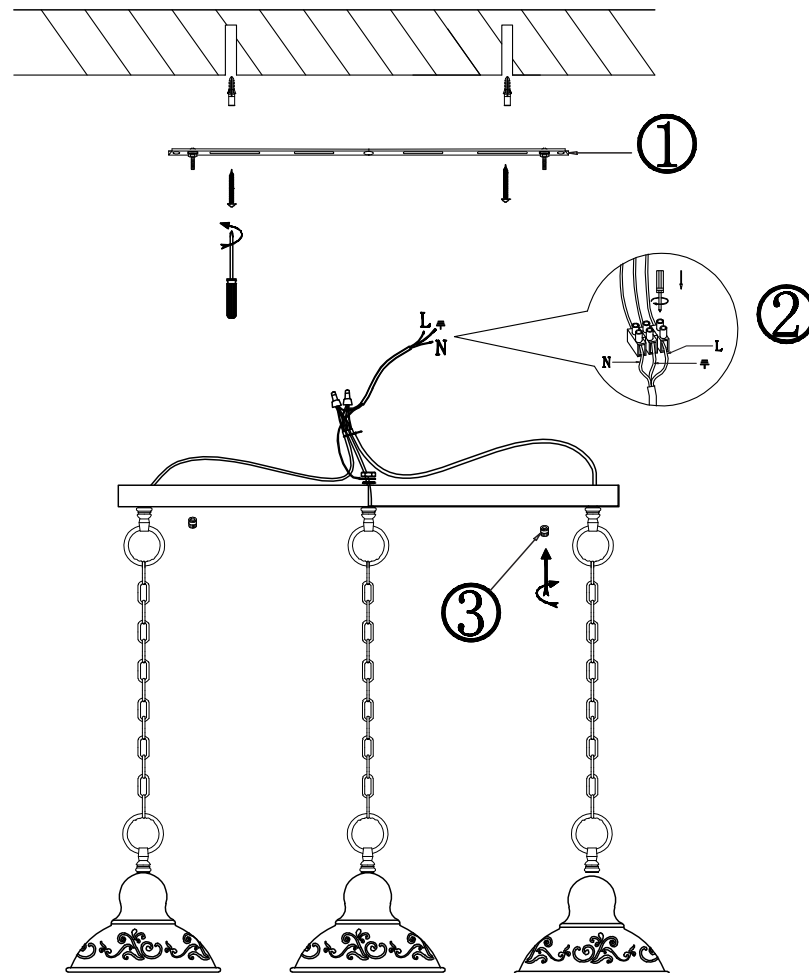

# INSTRUCTION

**MODEL:** FR2566-PL-33-WG  
CEILING

3 X E27 (60W)

FREYA-LIGHT.COM