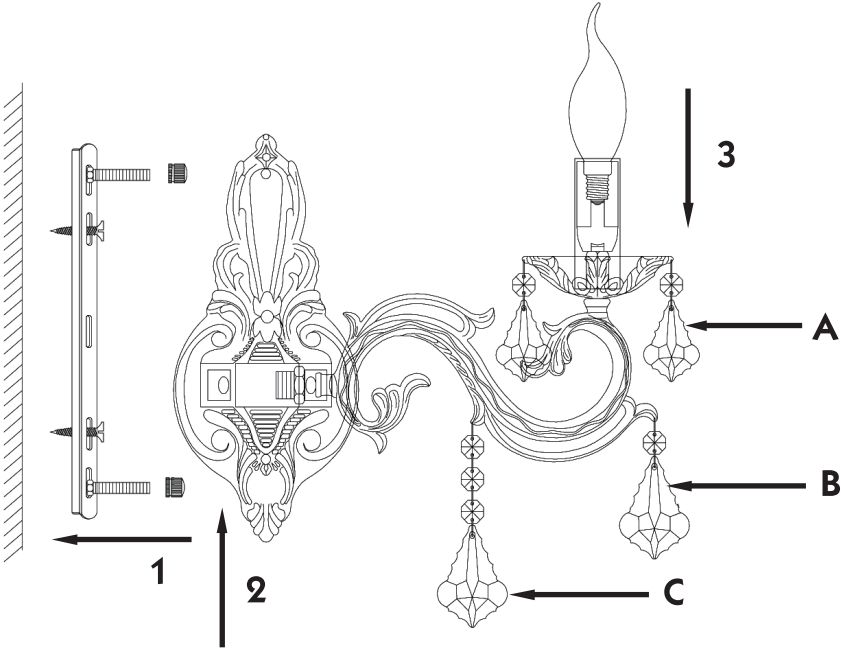

Instruction

Collection: Elegant
Series: Bronze
Model: ARM245-02-W
Wall-mounted

A = 6
B = 2
C = 2

 – Wall-mounted

2 x E14 (60w)

MAYTONI
DECORATIVE LIGHTING

www.maytoni.de