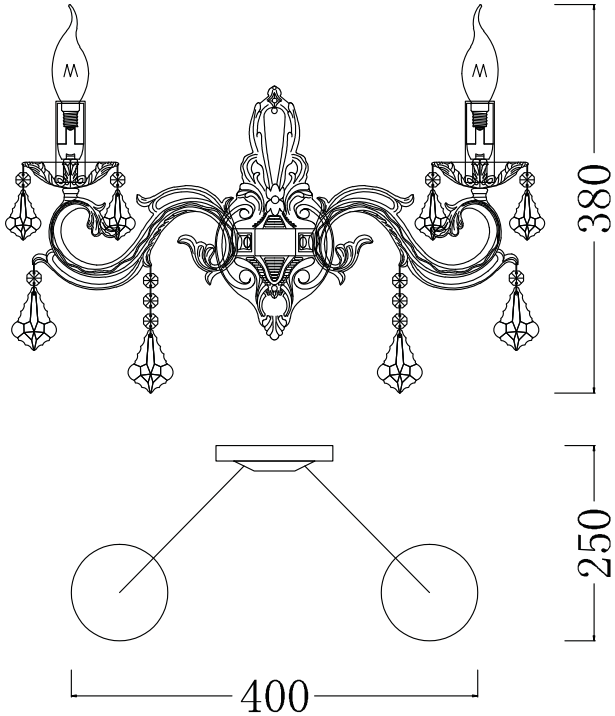

Instruction

Collection: Elegant
Series: Bronze
Model: ARM245-02-W
Wall-mounted

A = 6
B = 2
C = 2

 – Wall-mounted

2 x E14 (60w)

MAYTONI
DECORATIVE LIGHTING

www.maytoni.de