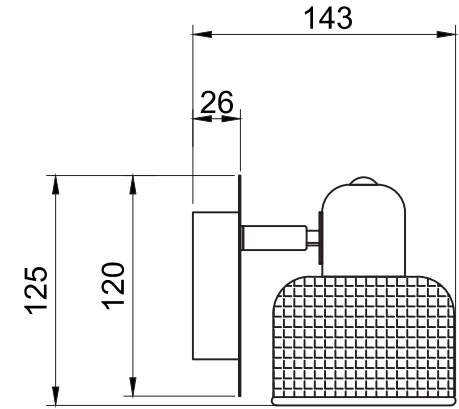

FREYA
TRADITION OF QUALITY

INSTRUCTION

MODEL: FR5344-WL-01-CH

1 X E27(40W)

FREYA-LIGHT.COM