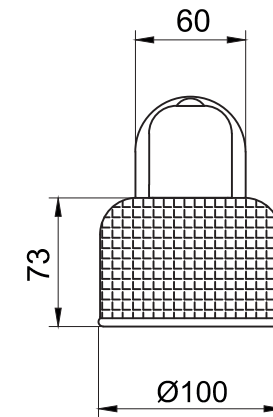

FREYA
TRADITION OF QUALITY

INSTRUCTION

MODEL: FR5344-WL-01-CH

1 X E27(40W)

FREYA-LIGHT.COM