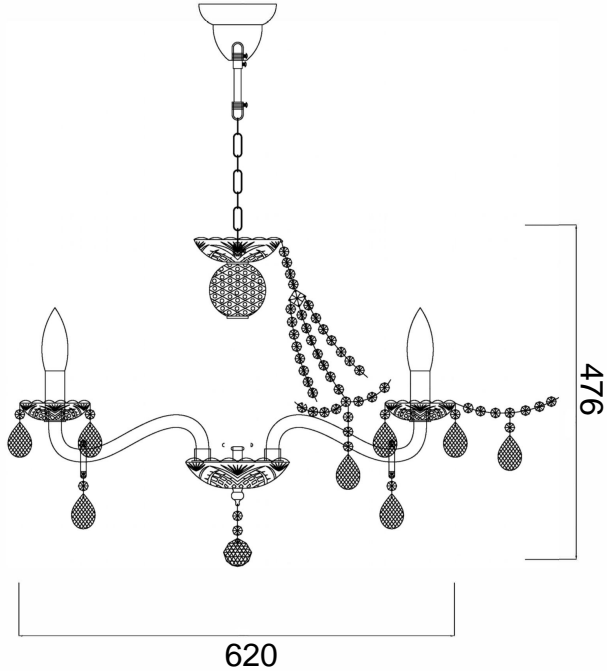

# Instruction

Collection: DIAMANT CRYSTAL  
 Series: BEATRIX  
 Model: DIA019-06-G  
 Ceiling

  
 6 x E14 (60W)

**MAYTONI**  
 DECORATIVE LIGHTING  
[www.maytoni.de](http://www.maytoni.de)