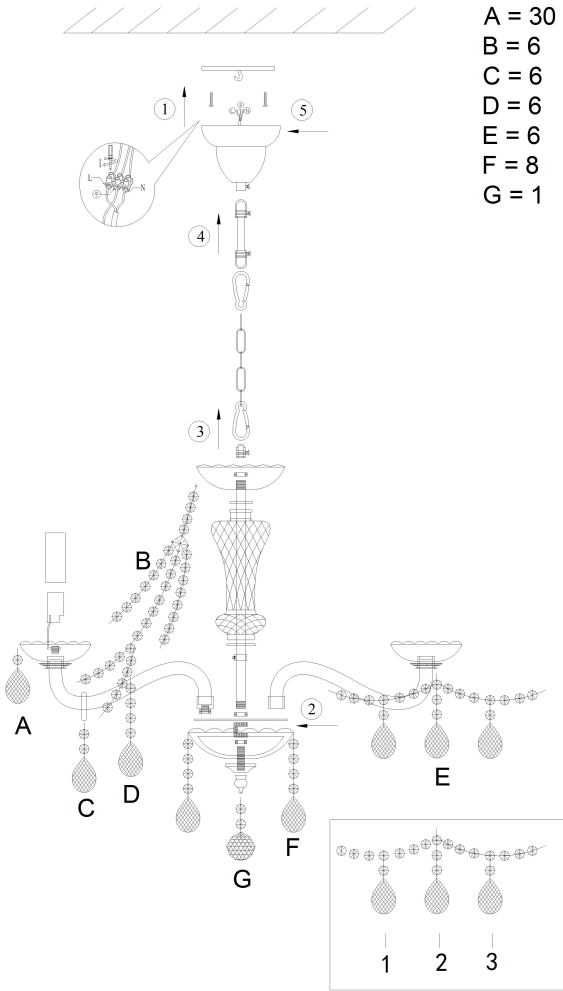

# Instruction

Collection: DIAMANT CRYSTAL  
 Series: BEATRIX  
 Model: DIA019-06-G  
 Ceiling

  
 6 x E14 (60W)

**MAYTONI**  
 DECORATIVE LIGHTING  
[www.maytoni.de](http://www.maytoni.de)