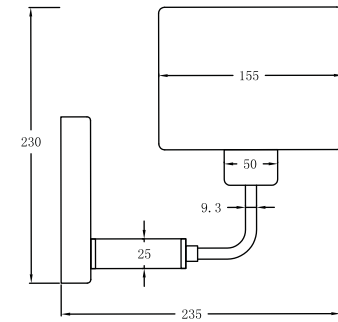

# INSTRUCTION

**MODEL:** FR5329-WL-01-CH  
SCONCE

1 X E27 (40W)

FREYA-LIGHT.COM