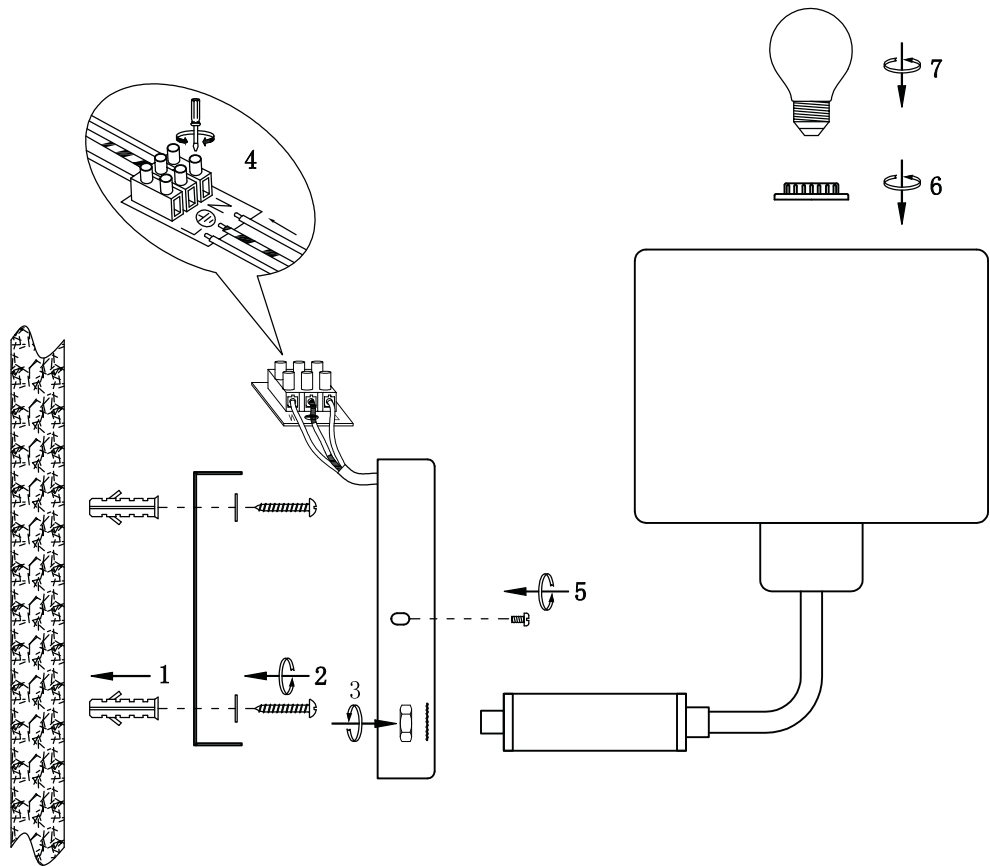

# INSTRUCTION

**MODEL:** FR5329-WL-01-CH  
SCONCE

1 X E27 (40W)

FREYA-LIGHT.COM