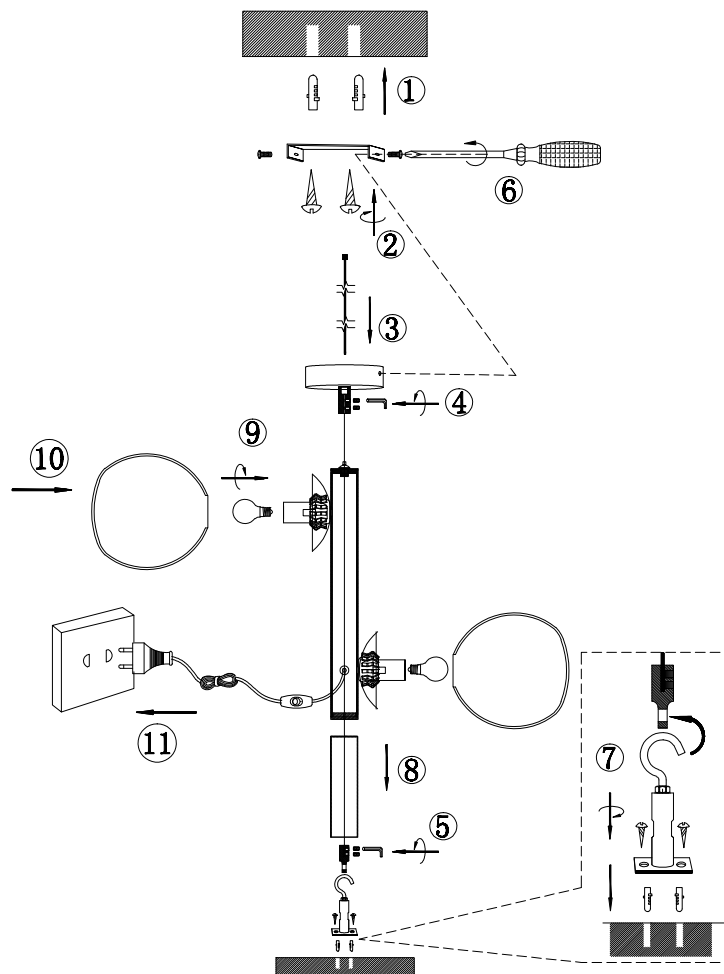

# Instruction

MOD221FL-01G

2 x E14 (40W)

Model: MOD221FL-01G  
Collection: Modern  
Series: Erich

Table Lamps