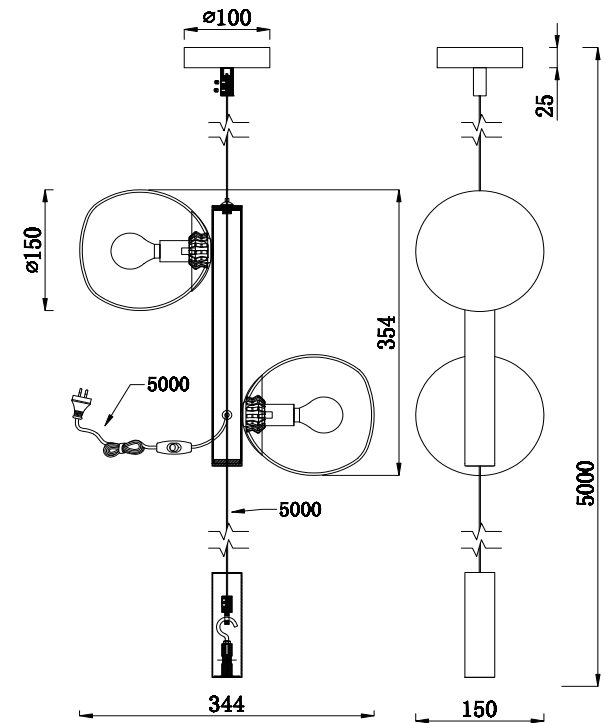

# Instruction

MOD221FL-01G

2 x E14 (40W)

Model: MOD221FL-01G  
Collection: Modern  
Series: Erich

Table Lamps