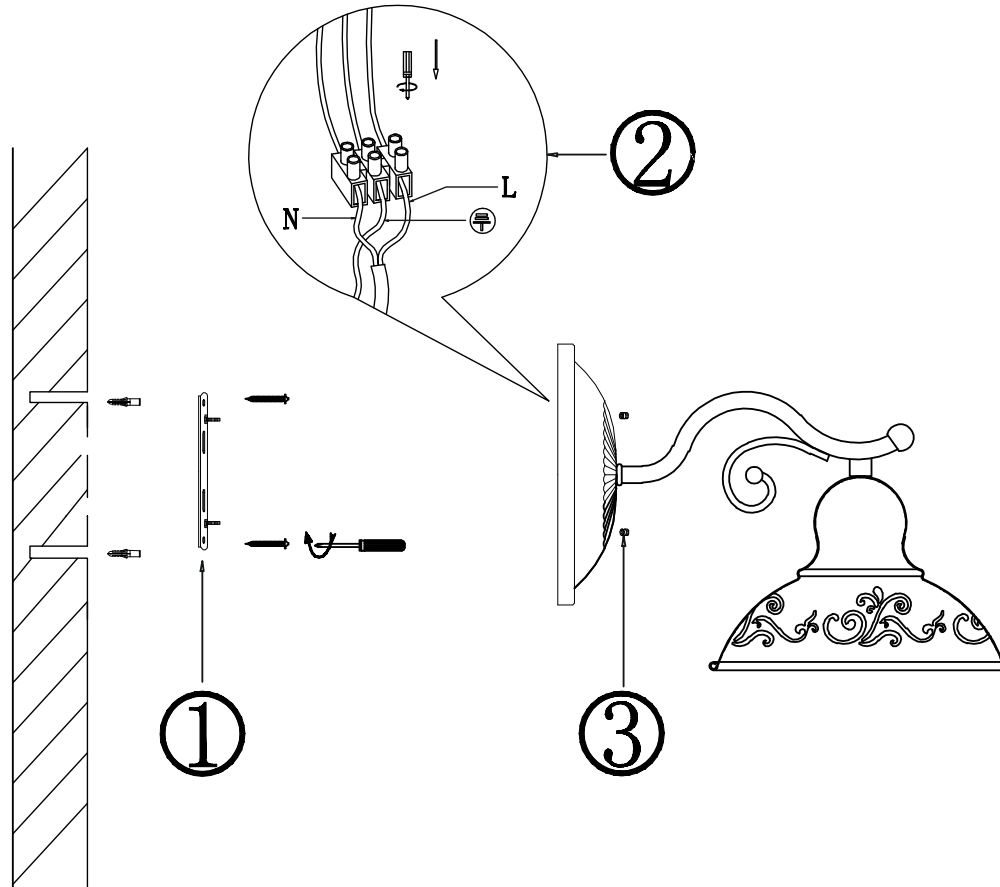

# INSTRUCTION

**MODEL:** FR2566-WL-01-WG  
SCONCE

1 X E27 (60W)

FREYA-LIGHT.COM