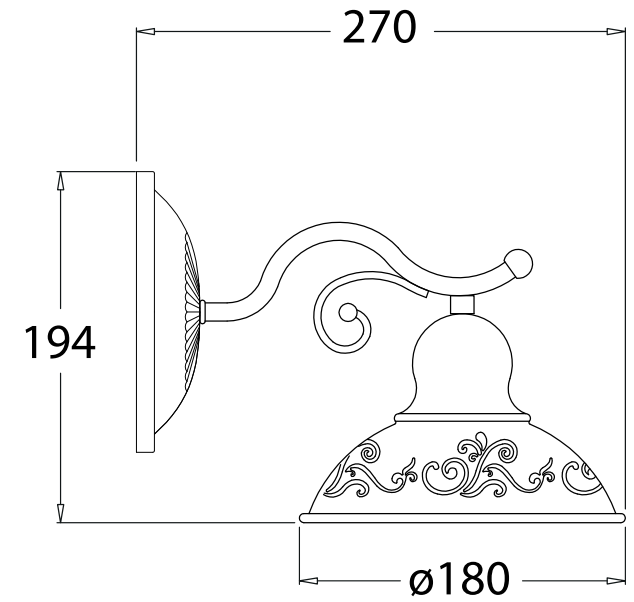

# INSTRUCTION

**MODEL:** FR2566-WL-01-WG  
SCONCE

1 X E27 (60W)

FREYA-LIGHT.COM