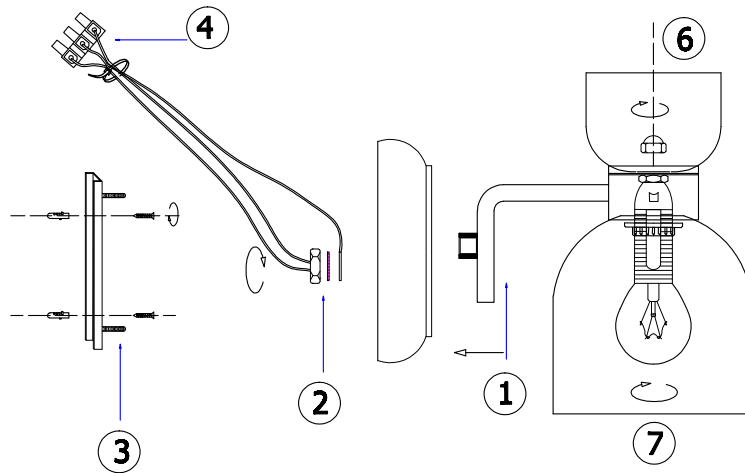

# Instruction

FR5094WL-01G

1 x E14 (40W)

Model: FR5094WL-01G  
Collection: Modern  
Series: Isla

Wall Lamps