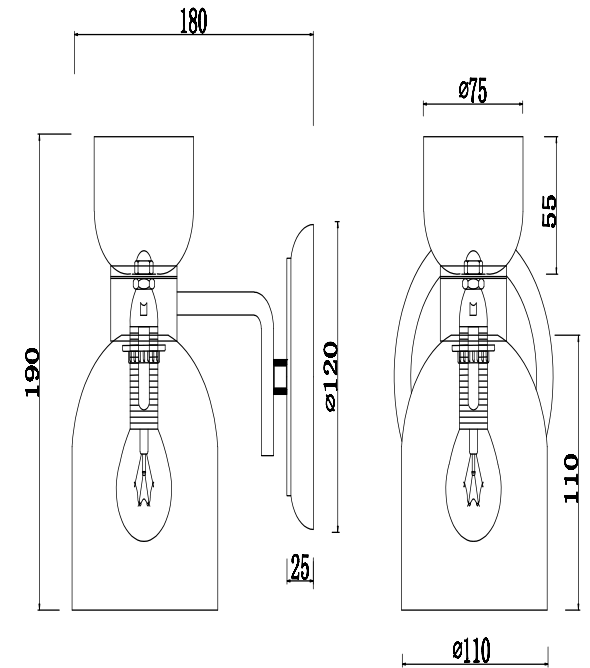

# Instruction

FR5094WL-01G

1 x E14 (40W)

Model: FR5094WL-01G  
Collection: Modern  
Series: Isla

Wall Lamps