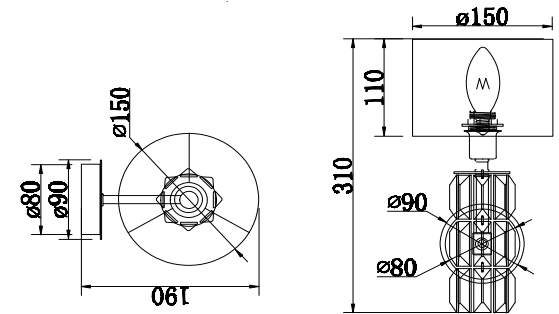

Instruction

DIA008WL-01CH

1 x E14 (40W)

Model: DIA008WL-01CH
Collection: Diamant Crystal
Series: Talento

Wall Lamps