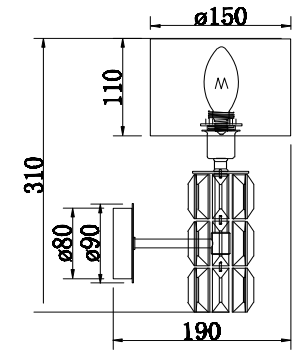

Instruction

DIA008WL-01CH

1 x E14 (40W)

Model: DIA008WL-01CH
Collection: Diamant Crystal
Series: Talento

Wall Lamps