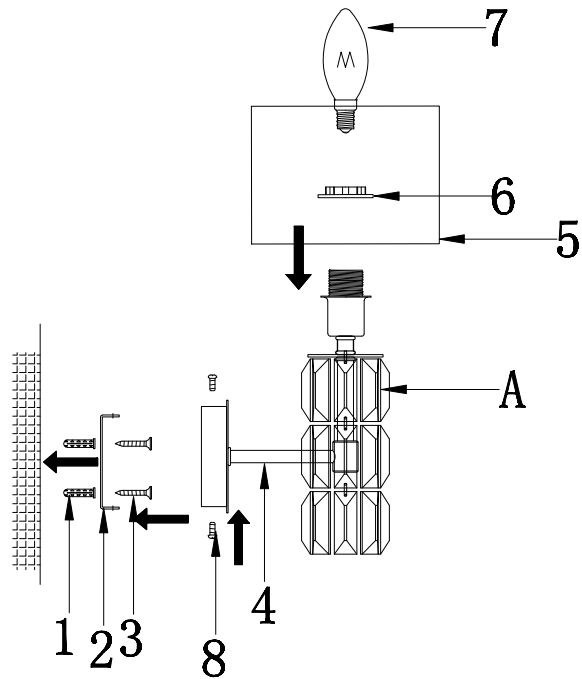

Instruction

DIA008WL-01CH

1 x E14 (40W)

Model: DIA008WL-01CH
Collection: Diamant Crystal
Series: Talento

Wall Lamps