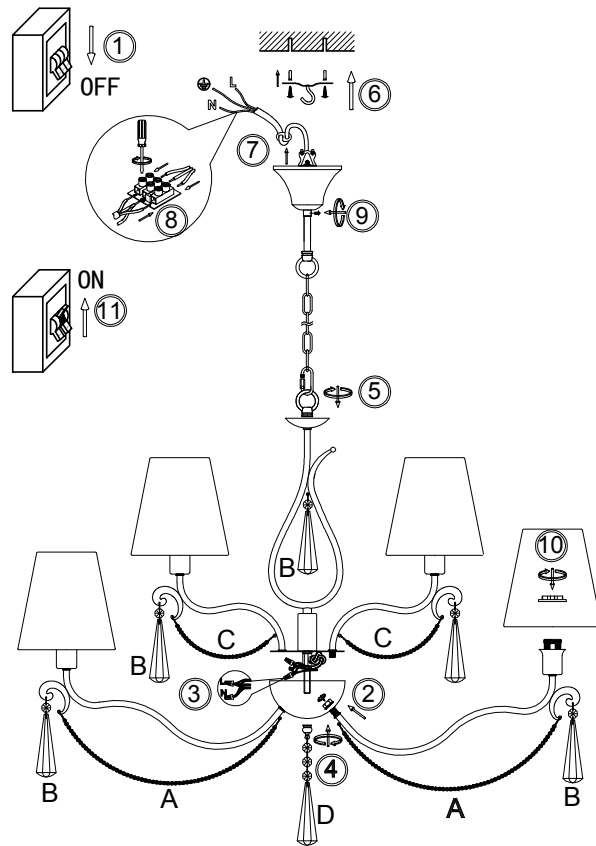

FREYA
TRADITION OF QUALITY

Instruction

FR2019PL-09BS

9 x E14 (40W)

Model: FR2019PL-09BS
Collection: Classic

Ceiling Lamps