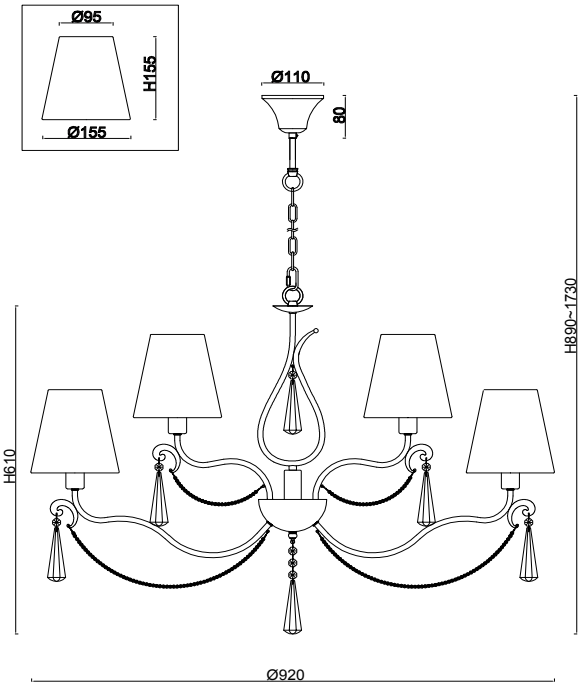

FREYA
TRADITION OF QUALITY

Instruction

FR2019PL-09BS

9 x E14 (40W)

Model: FR2019PL-09BS
Collection: Classic

Ceiling Lamps