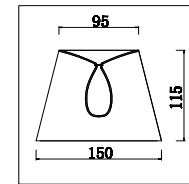

FREYA
TRADITION OF QUALITY

Instruction

FR2001WL-01G

1 x E14 (40W)

Model: FR2001WL-01G
Collection: Classic
Series: Monique

Wall Lamps