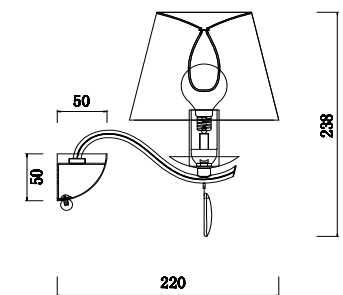

FREYA
TRADITION OF QUALITY

Instruction

FR2001WL-01G

1 x E14 (40W)

Model: FR2001WL-01G
Collection: Classic
Series: Monique

Wall Lamps