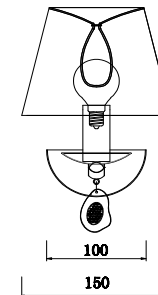

FREYA
TRADITION OF QUALITY

Instruction

FR2001WL-01G

1 x E14 (40W)

Model: FR2001WL-01G
Collection: Classic
Series: Monique

Wall Lamps