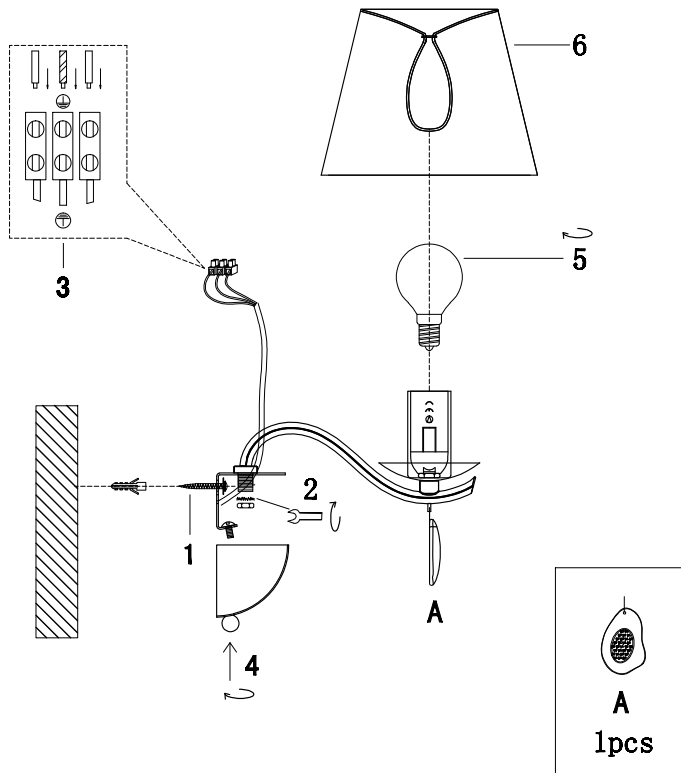

FREYA
TRADITION OF QUALITY

Instruction

FR2001WL-01G

1 x E14 (40W)

Model: FR2001WL-01G
Collection: Classic
Series: Monique

Wall Lamps