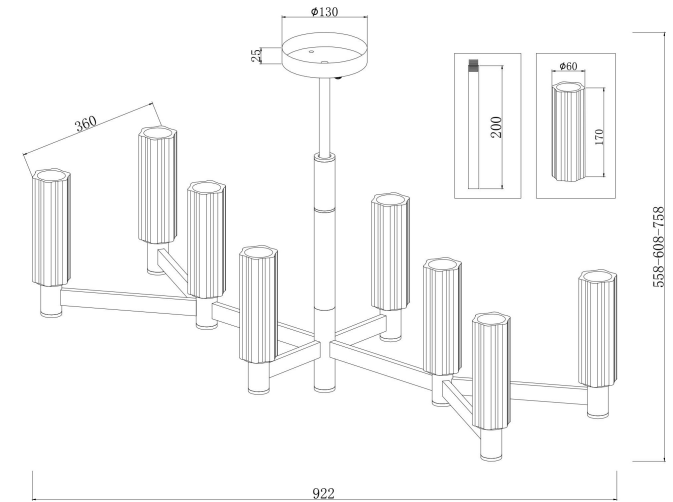

FREYA
TRADITION OF QUALITY

Instruction

FR5167PL-08BS

8xE14 40W

Model: FR5167PL-08BS

Collection: Modern

Pendant Lamps