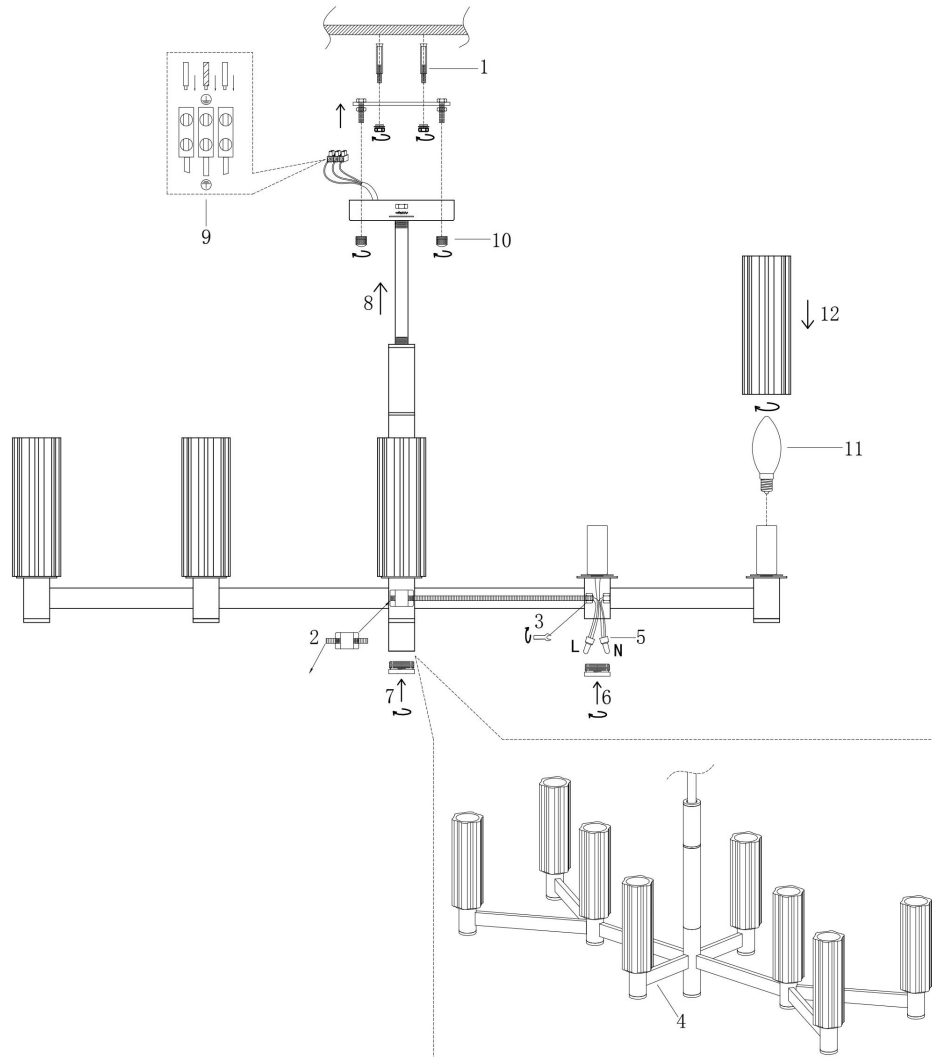

FREYA
TRADITION OF QUALITY

Instruction

FR5167PL-08BS

8xE14 40W

Model: FR5167PL-08BS

Collection: Modern

Pendant Lamps