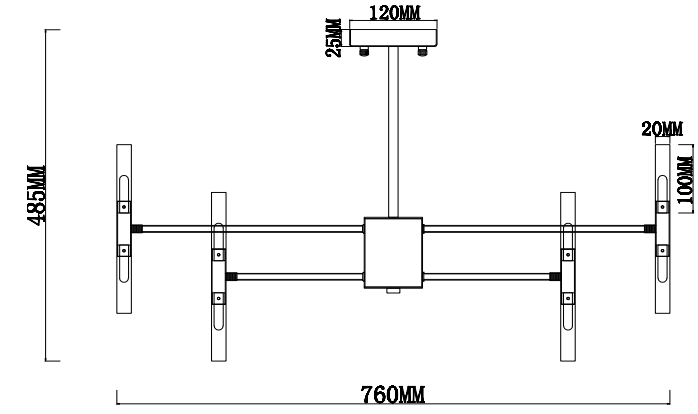

# Instruction

FR5046PL-40CH

40 x G4 (3W)

Model: FR5046PL-40CH  
Collection: Modern  
Series: Consuelo

Ceiling Lamps