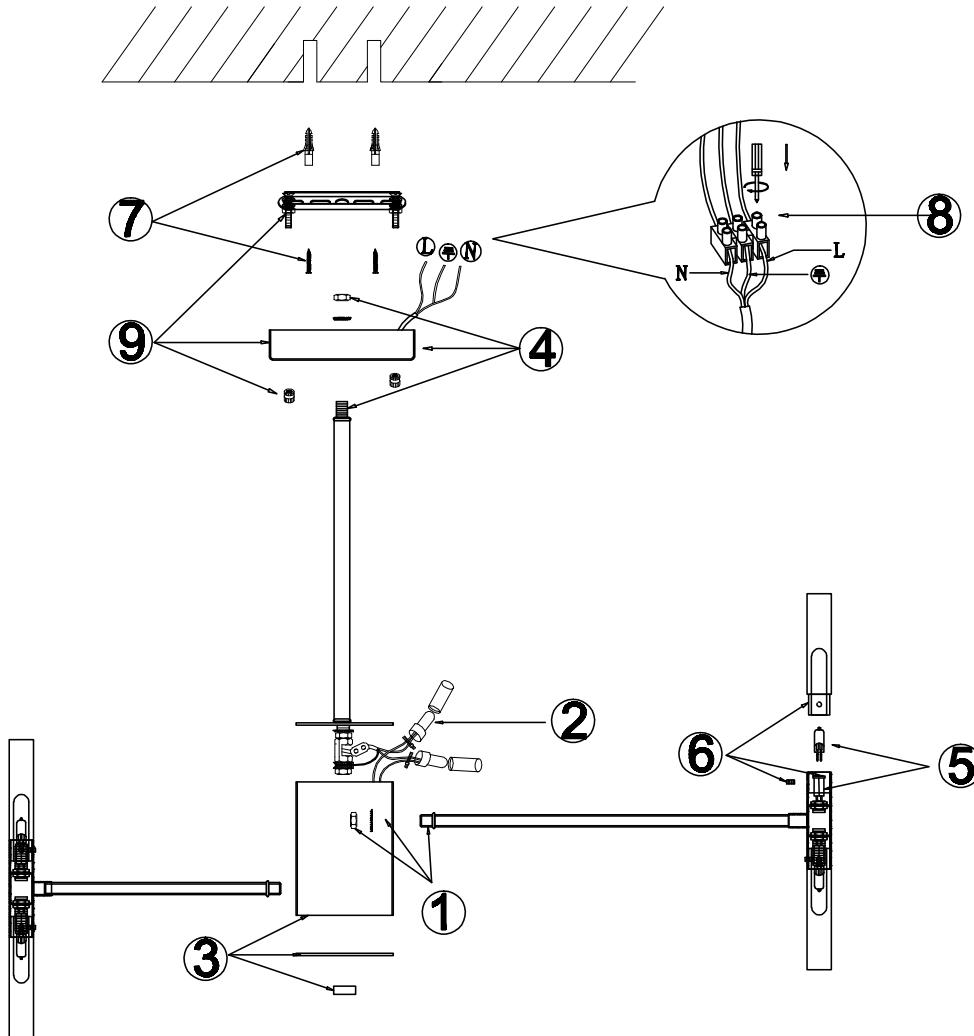

# Instruction

FR5046PL-40CH

40 x G4 (3W)

Model: FR5046PL-40CH  
Collection: Modern  
Series: Consuelo

Ceiling Lamps