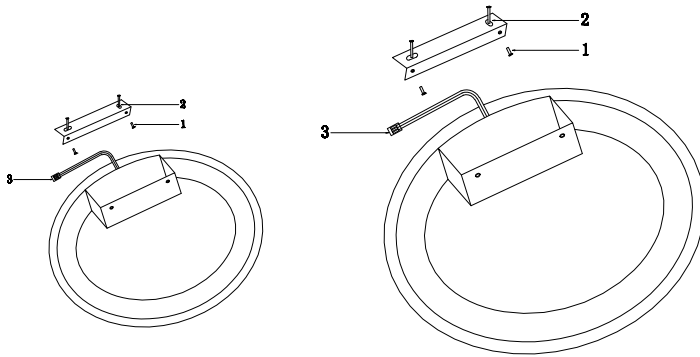

# Instruction

MOD058CL-L25B4K

MAX 25W  
1200 Lumen

Model: MOD058CL-L25B4K

Collection: Technical

Ceiling Lamps