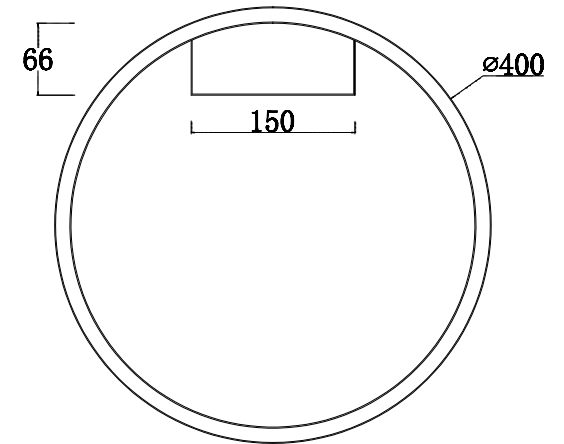

# Instruction

MOD058CL-L25B4K

MAX 25W  
1200 Lumen

Model: MOD058CL-L25B4K

Collection: Technical

Ceiling Lamps