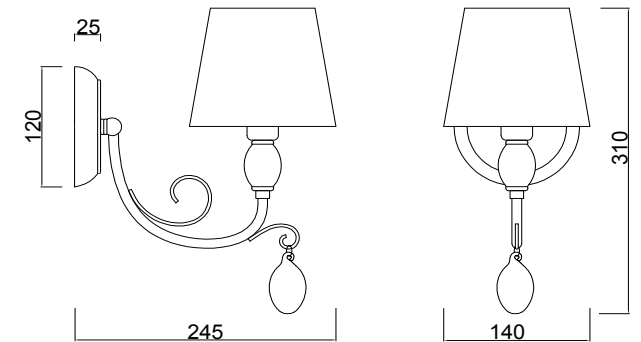

FREYA
TRADITION OF QUALITY

Instruction

FR2004WL-01BZ

1 x E14 (40W)

Model: FR2004WL-01BZ

Series: Peta

Wall Lamps