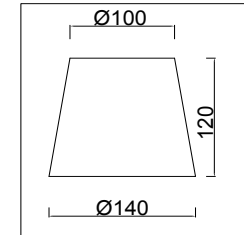

FREYA
TRADITION OF QUALITY

Instruction

FR2004WL-01BZ

1 x E14 (40W)

Model: FR2004WL-01BZ

Series: Peta

Wall Lamps