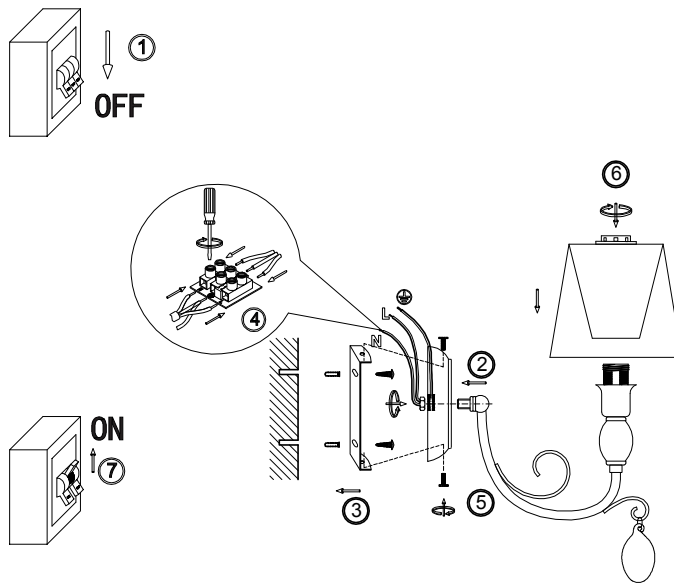

FREYA
TRADITION OF QUALITY

Instruction

FR2004WL-01BZ

1 x E14 (40W)

Model: FR2004WL-01BZ

Series: Peta

Wall Lamps