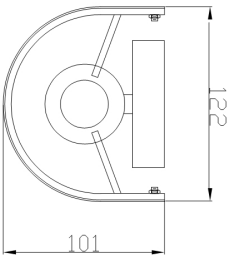

Instruction

Collection: HOUSE
Series: MESSINA
Model: H223-WL-01-G
Wall

1 x E14 (40W)

MAYTONI
DECORATIVE LIGHTING
www.maytoni.de