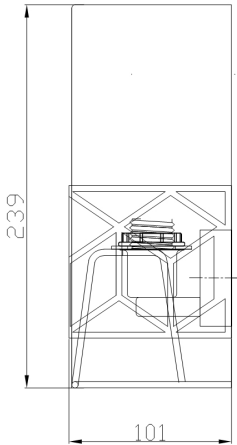

Instruction

Collection: HOUSE
Series: MESSINA
Model: H223-WL-01-G
Wall

1 x E14 (40W)

MAYTONI
DECORATIVE LIGHTING
www.maytoni.de