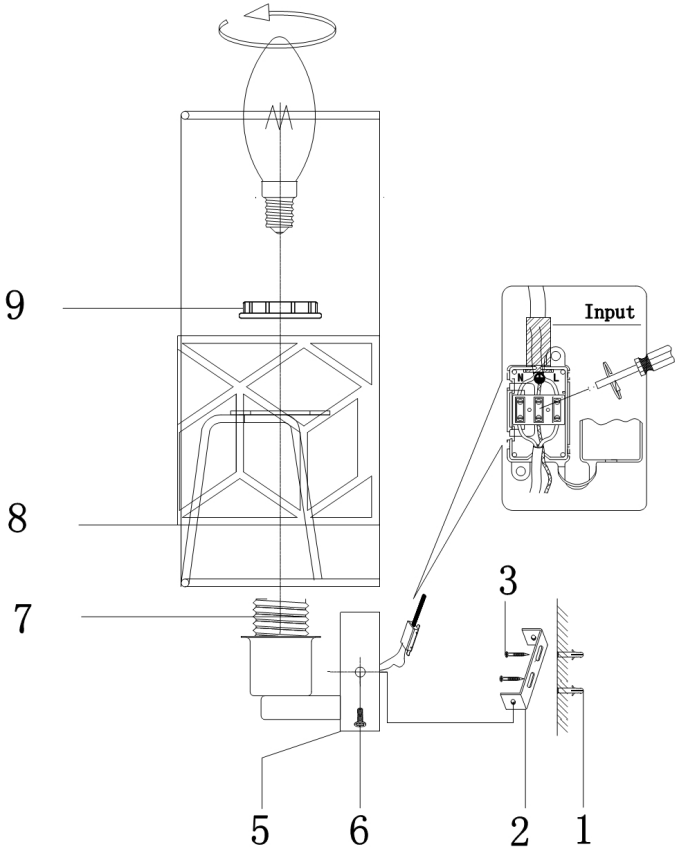

Instruction

Collection: HOUSE
Series: MESSINA
Model: H223-WL-01-G
Wall

1 x E14 (40W)

MAYTONI
DECORATIVE LIGHTING
www.maytoni.de