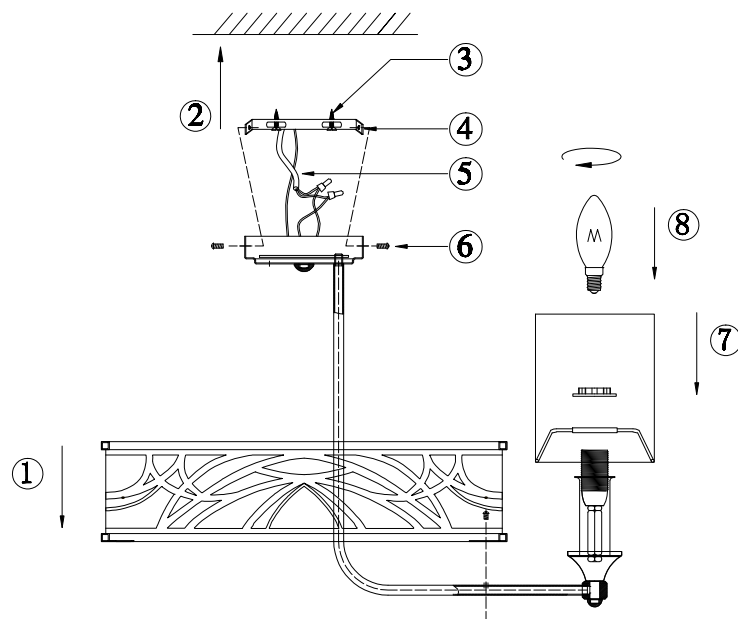

Instruction

H004CL-05BG

5 x E14 (40W)

Model: H004CL-05BG
Collection: House
Series: Vittoria

Ceiling Lamps