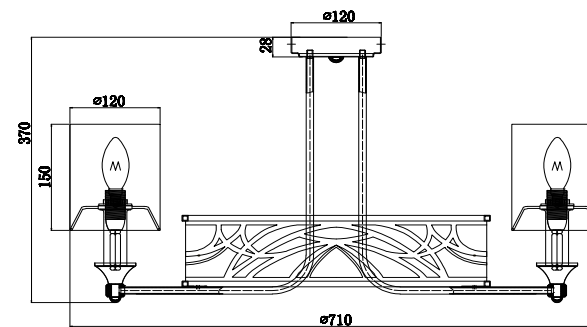

Instruction

H004CL-05BG

5 x E14 (40W)

Model: H004CL-05BG
Collection: House
Series: Vittoria

Ceiling Lamps