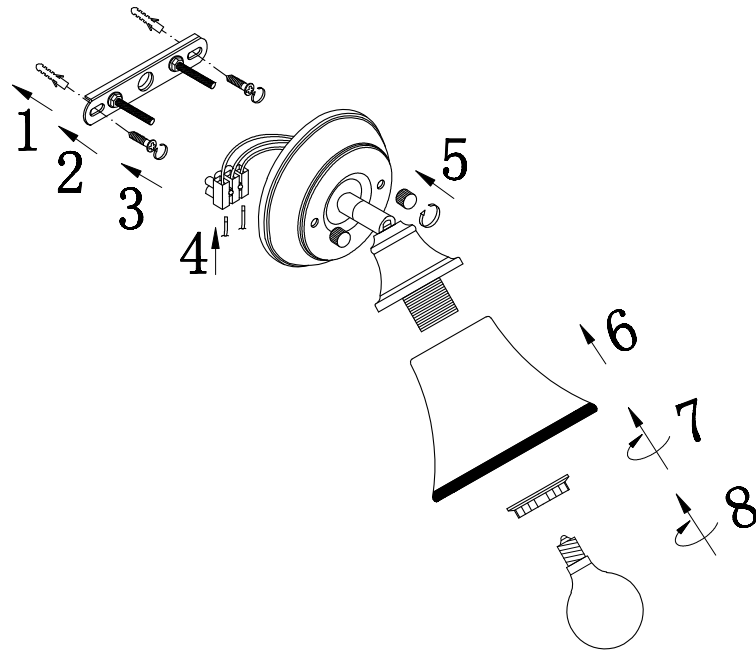

FREYA
TRADITION OF QUALITY

Instruction

FR2272-WL-01-BS

1 x E14 (40W)

Model: FR2272-WL-01-BS

Series: Jasinta

Wall Lamps