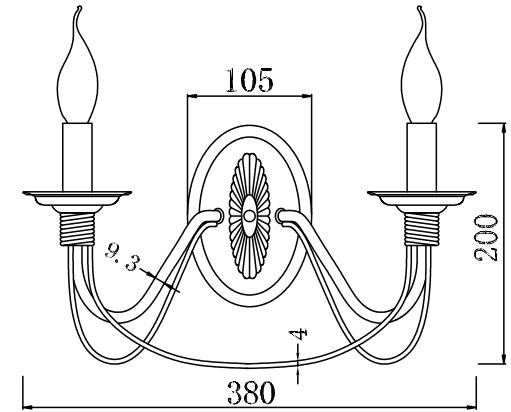

# INSTRUCTION

**MODEL:** FR2046-WL-02-BR  
SCONCE

2 X E14 (60W)

FREYA-LIGHT.COM