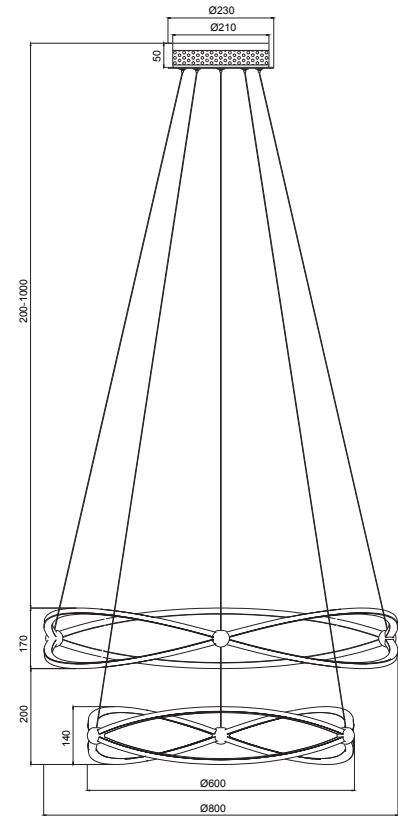

Instruction

MOD062PL-L103CH3K

MAX 103W
6000 Lumen

Model: MOD062PL-L103CH3K
Collection: Modern

Pendant Lamps