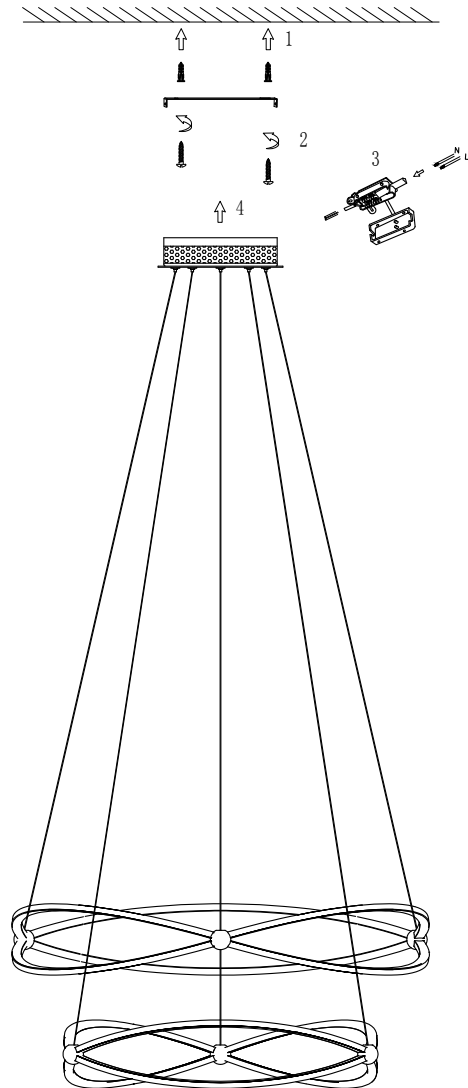

Instruction

MOD062PL-L103CH3K

MAX 103W
6000 Lumen

Model: MOD062PL-L103CH3K
Collection: Modern

Pendant Lamps