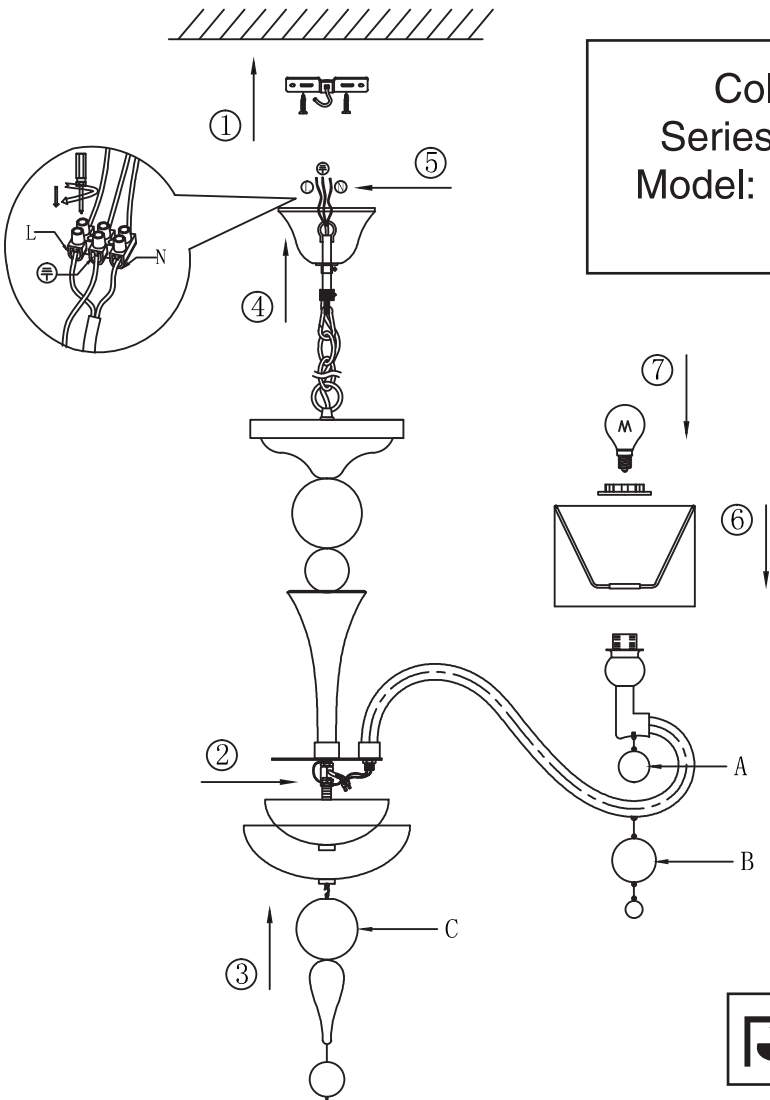

Instruction

Collection: Modern
 Series: Bubble Dreams
 Model: MOD603-08-N
 Suspended

A=8
 B=8
 C=1

 - Suspended

 8 x E14 (40w)

MAYTONI
 DECORATIVE LIGHTING

www.maytoni.de