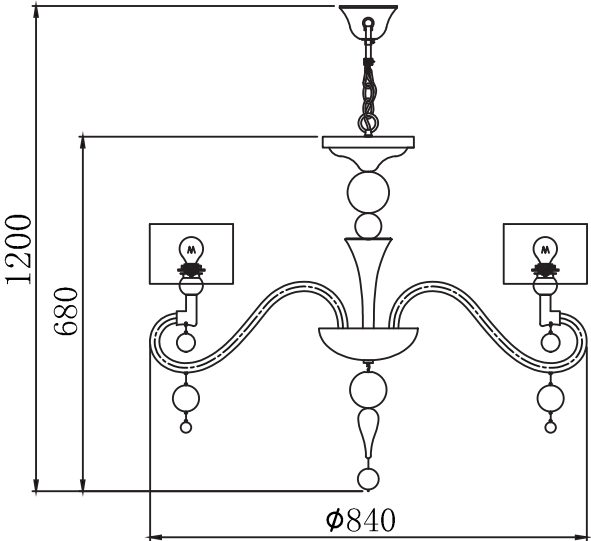

Instruction

Collection: Modern
 Series: Bubble Dreams
 Model: MOD603-08-N
 Suspended

A=8
 B=8
 C=1

 - Suspended

 8 x E14 (40w)

MAYTONI
 DECORATIVE LIGHTING

www.maytoni.de