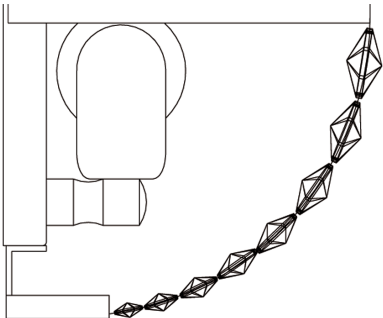

Instruction

Collection: Diamant Crystal
Series: Ottilia
Model: DIA700-WL-02-G
Wall

– Wall-mounted

2 x E14 (60w)

MAYTONI
DECORATIVE LIGHTING

www.maytoni.de