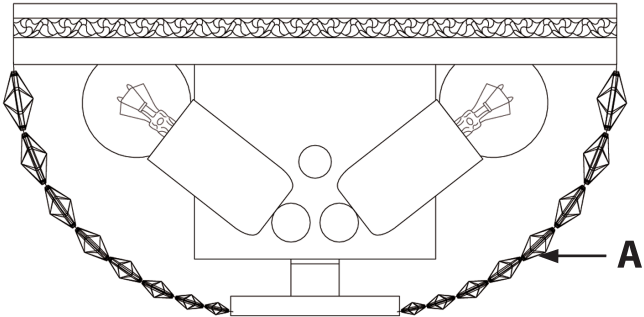

Instruction

Collection: Diamant Crystal
Series: Ottilia
Model: DIA700-WL-02-G
Wall

– Wall-mounted

2 x E14 (60w)

MAYTONI
DECORATIVE LIGHTING

www.maytoni.de