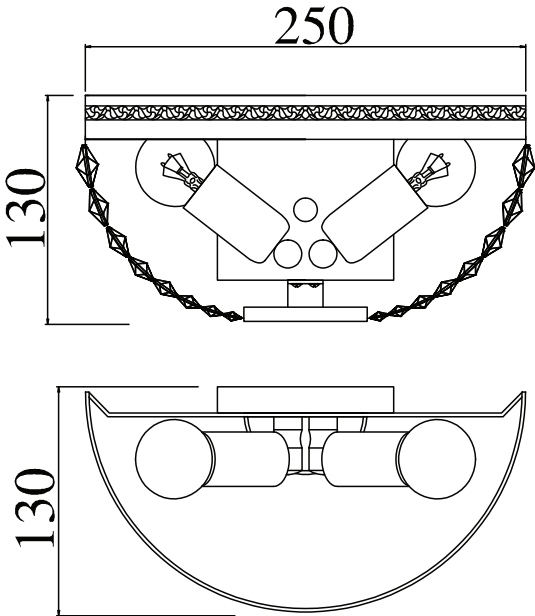

Instruction

Collection: Diamant Crystal
Series: Ottilia
Model: DIA700-WL-02-G
Wall

– Wall-mounted

2 x E14 (60w)

MAYTONI
DECORATIVE LIGHTING

www.maytoni.de