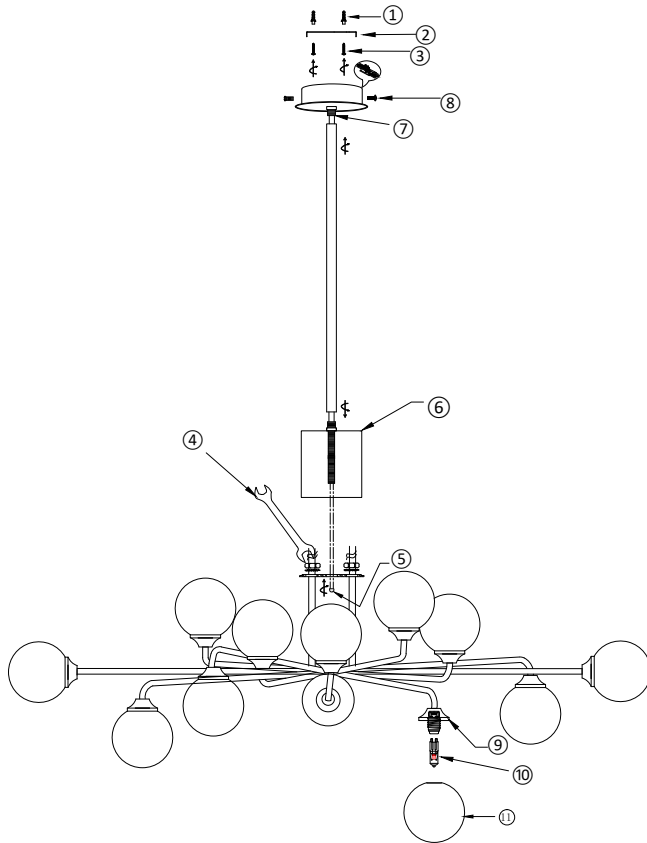

FREYA
TRADITION OF QUALITY

Instruction

FR5120PL-12G

12 x G9 (40W)

Model: FR5120PL-12G
Collection: Modern

Ceiling Lamps