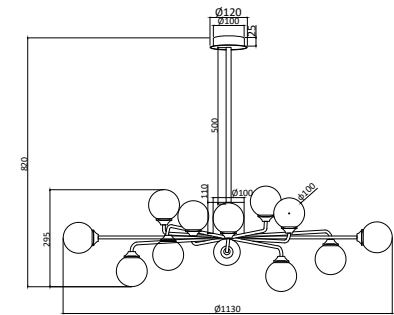

FREYA
TRADITION OF QUALITY

Instruction

FR5120PL-12G

12 x G9 (40W)

Model: FR5120PL-12G
Collection: Modern

Ceiling Lamps