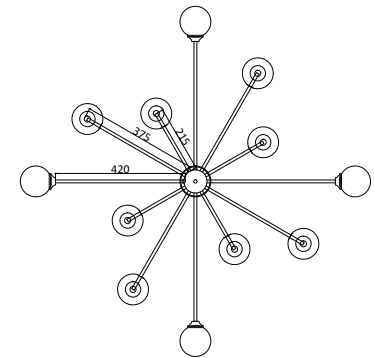

FREYA
TRADITION OF QUALITY

Instruction

FR5120PL-12G

12 x G9 (40W)

Model: FR5120PL-12G
Collection: Modern

Ceiling Lamps